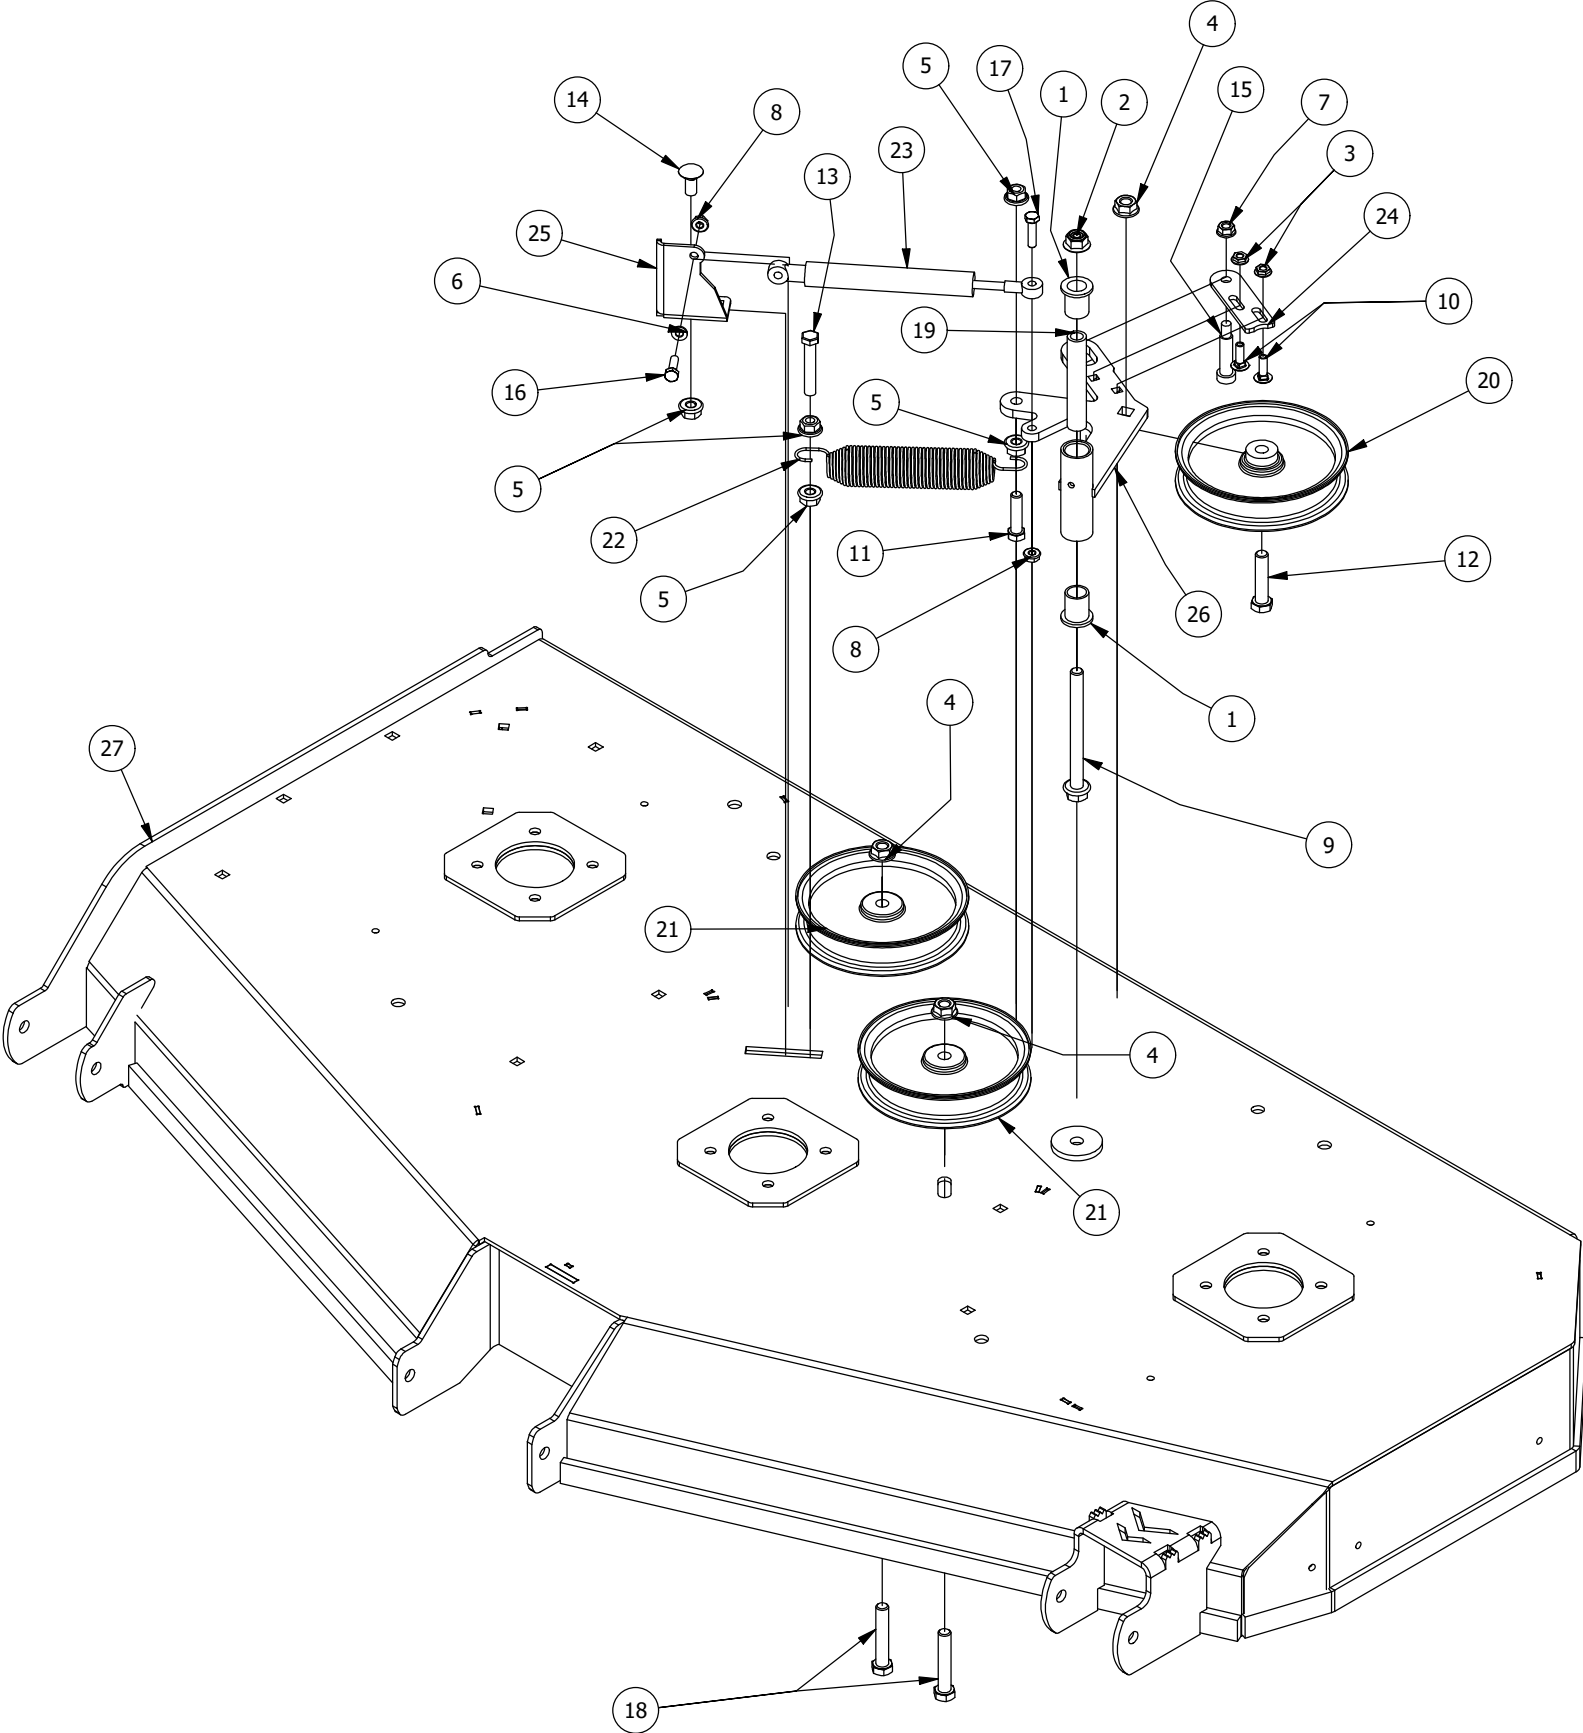

61" Deck Idler Assembly

61" Deck Idler Assembly

ITEM	QTY	PART NUMBER	DESCRIPTION
1	2	410-0007-00	3/4" ID X 15/16" OD X 1-1/8" LENGTH FLANGE BUSHING
2	1	413-0002-00	1/2-13 NYLON INSERT FLANGE NUT ZINC YELLOW
3	2	413-0006-00	5/16-18 HEX FLANGE NUT W/SERR ZINC
4	3	413-0010-00	1/2-13 HEX FLANGE NUT W/SERR ZINC
5	5	413-0011-00	7/16-14 HEX FLANGE NUT W/SERR ZINC YELLOW
6	1	413-0016-00	.312 ID X .625 OD X .062 THK THRUST BEARING OIL-IMPREG BRNZ
7	1	413-0020-00	3/8-16 HEX FLANGE NUT W/SERR ZINC YELLOW
8	2	413-0027-00	5/16-18 NYLON INSERT FLANGE LOCKNUT ZC YELLOW
9	1	418-0009-00	1/2-13 X 5-1/2 HEX FLANGE BOLT GR 8 ZY
10	2	418-0010-00	5/16-18 X 1 CARRIAGE BOLT ZC/YEL
11	1	418-0011-00	7/16-14X 1-3/4 HEX C/S GR5 ZINC Yellow
12	1	418-0012-00	1/2-13 X 2-1/4 HEX C/S GR 5 ZINC
13	1	418-0013-00	7/16-14 X 2-1/2 HEX C/S GR 5 ZINC
14	1	418-0017-00	7/16-14 X 1 CARRIAGE BOLT ZINC
15	1	418-0106-00	1/2"-20x1-3/4" Shoulder Bolt
16	1	418-0108-00	5/16 x1 Hex C/S (GR8) ZC/Yel
17	1	418-0109-00	5/16- 18 x 1 1/4 Hex C/S (GR.8) ZC/Yel
18	2	418-0246-00	1/2-13 x 2-3/4 Hex Flange Bolt (GR.8) ZC/YEL
19	1	425-0006-00	Mower Inner Idler Spacer
20	1	433-0014-00	6-3/4" Idler Pulley, 7/16" Spacer Assembly
21	2	433-0015-00	6-3/4" Idler Pulley, 15/16" Spacer Assembly
22	1	434-0007-00	2019 Mower Deck Spring
23	1	434-0009-00	Idler Gas Spring
24	1	BLK439-0257-03	Deck Idler Pulley Belt Retainer Brkt
25	1	BLK439-0335-03	Deck Belt Idler Damper Mounting Bracket
26	1	BLK490-0019-03	Mower Deck Idler Pulley Arm Assembly
27	1	BLK490-0061-03	2020 61 RT/SRT Deck assembly