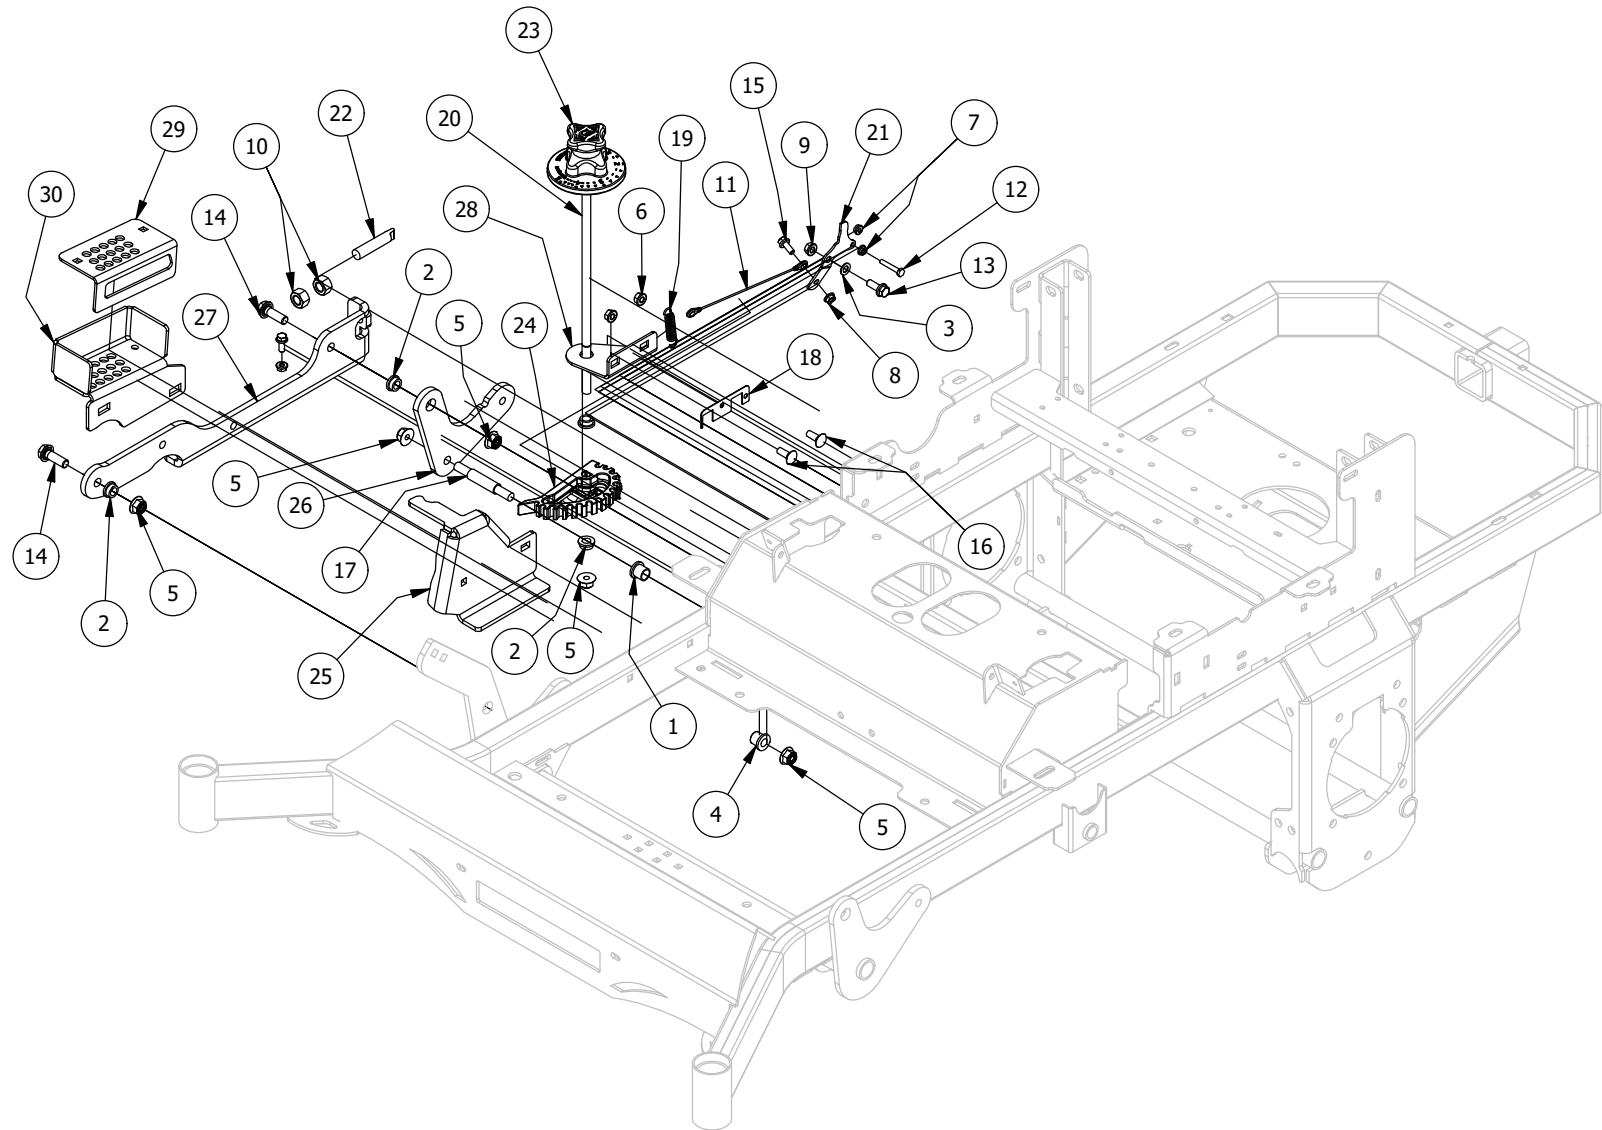

Deck Height Indicator Assembly

Deck Height Indicator Assembly			
ITEM	QTY	PART NUMBER	DESCRIPTION
1	1	410-0008-00	5/8" ID X 3/4" OD X 3/4" LENGTH FLANGE BUSHING
2	4	410-0009-00	1/2" ID X 3/4" OD X 3/8" LENGTH FLANGE BUSHING
3	1	410-0011-00	3/8 X 3/4 Bronze Washer
4	1	410-0068-00	.502 ID X .753 OD X .75 OAL X1 FL OD X .125 FL BUSHING
5	5	413-0002-00	1/2-13 NYLON INSERT FLANGE LOCKNUT ZC YELLOW
6	2	413-0004-00	3/8-16 HEX FLANGE NUT W/SERR ZINC
7	2	413-0012-00	1/4-20 HEX FLANGE NUT W/SERRATIONS ZC YELLOW
8	1	413-0027-00	5/16-18 NYLON INSERT FLANGE LOCKNUT ZC YELLOW
9	1	413-0029-00	3/8-16 NYLON INSERT FLANGE L/NUT ZC YELLOW
10	2	413-0048-00	5/8-11 HEX NUT ZINC YELLOW
11	1	414-0037-00	Height Indicator Cable
12	1	418-0029-00	1/4-20 X 1-1/4 HEX C/S GR 2 ZINC
13	1	418-0040-00	3/8-16 X 1 HEX FLANGE BOLT GR 8 ZC YELLOW
14	2	418-0047-00	1/2-13 X 1-1/2 HEX FLANGE BOLT GR 8 ZINC YELLOW
15	2	418-0048-00	5/16-18 X 3/4 HEX FLANGE BOLT GR 8 ZC YELLOW
16	2	418-0053-00	3/8-16 X 1 CARRIAGE BOLT ZINC YELLOW
17	1	418-0276-00	Rear Deck Height Bolt (Machined)
18	1	425-0015-00	RZ Deck Height Indicator Rod Bracket Spacer
19	1	434-0003-00	Brake Pedal Release Spring
20	1	437-0003-00	Mower Deck Height Selector Shaft
21	1	439-0711-00	2021 Deck Height Control Shaft Spring Bracket
22	1	444-0001-00	Mower HEIGHT SELECTOR CAM PIN
23	1	445-0007-00	2021 RZHD,RT,and SRT Deck Height Selector Knob
24	1	490-0045-00	Mower Deck Height Cam Casting
25	1	BLK 439-0752-00	2022 Deck Lock Pin Tube Bracket
26	1	BLK431-0004-03	Deck Height Brkt Right side
27	1	BLK439-0698-03	2021 Deck Height Arm Right Link
28	1	BLK439-0712-03	2021 Mower Deck Height Indicator Rod Bracket
29	1	BLK439-0753-00	2022 DHI Pin Arm Link Top Bracket
30	1	BLK439-0754-00	2022 DHI Pin Arm Link Bottom Bracket