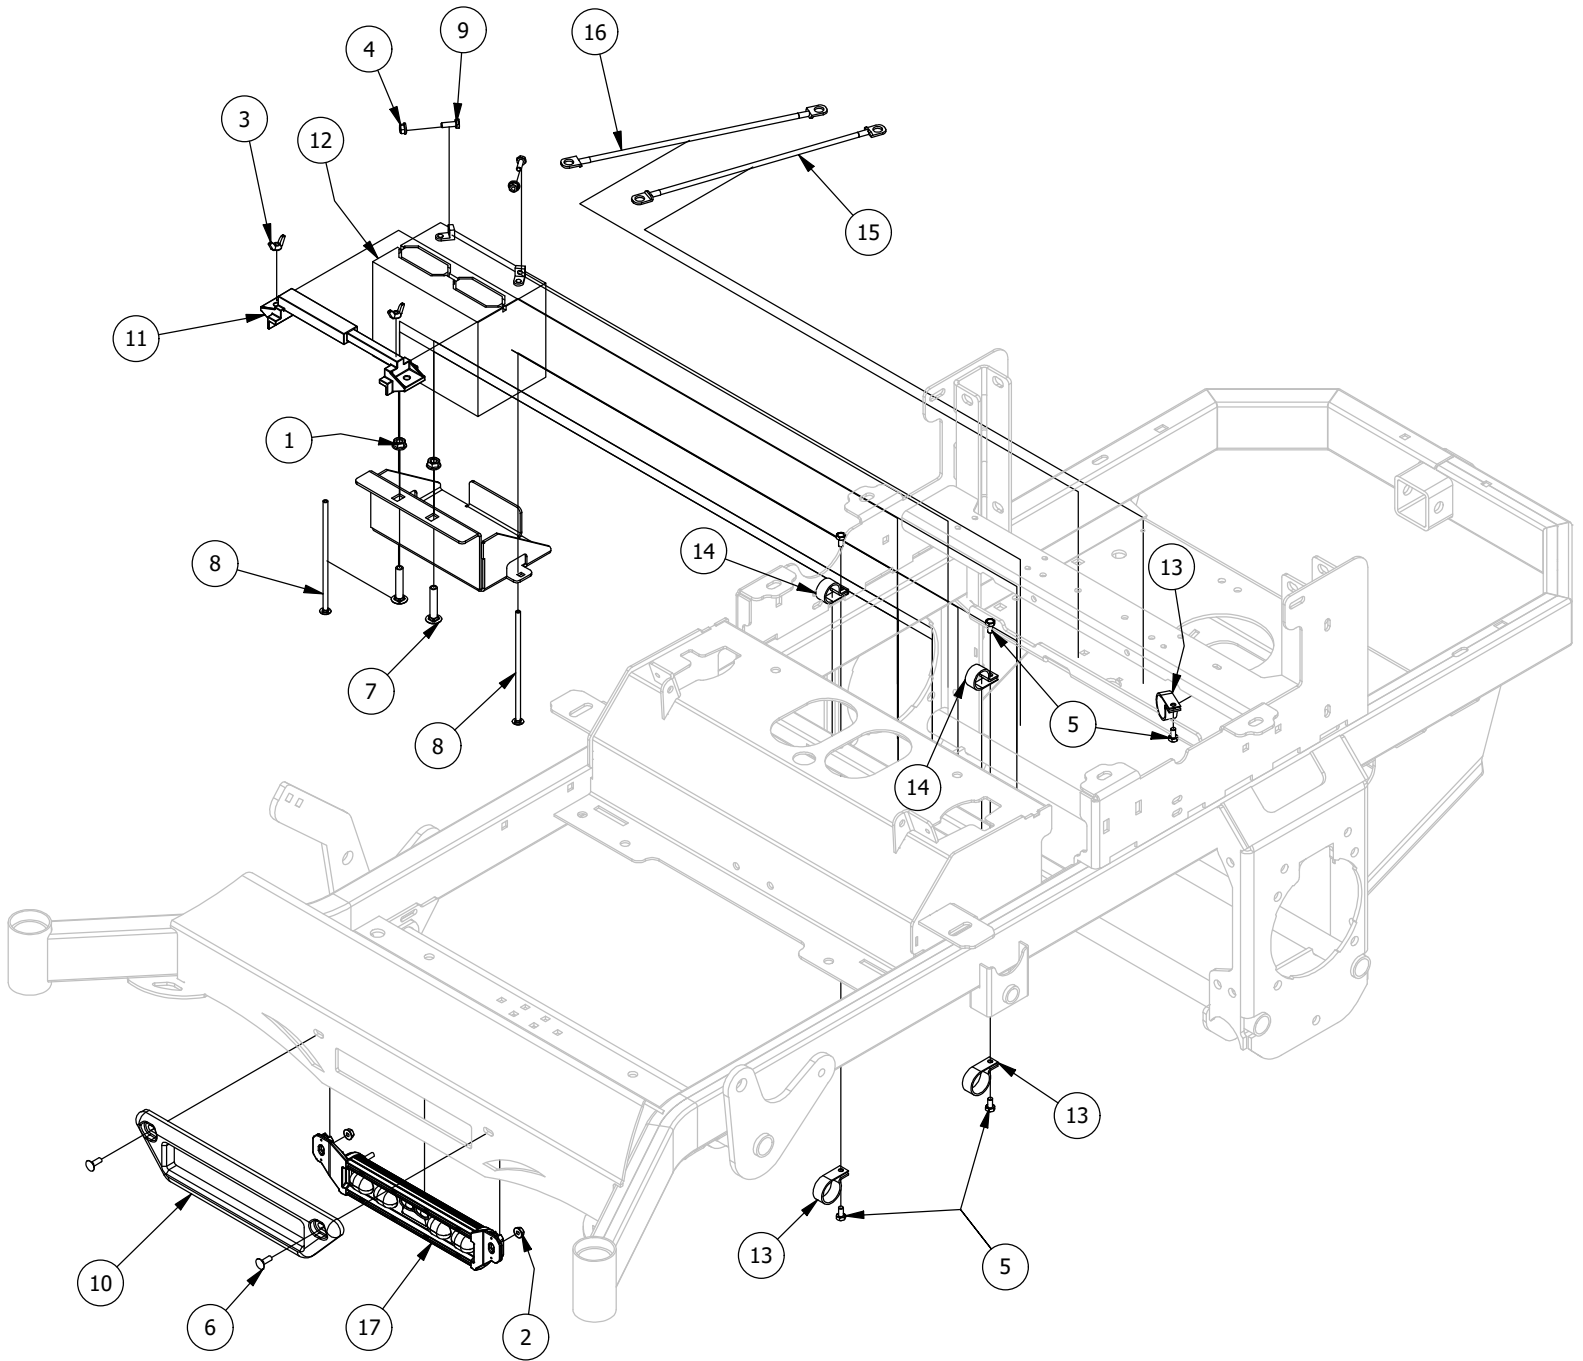

Battery Assembly

Battery Assembly			
ITEM	QTY	PART NUMBER	DESCRIPTION
1	2	413-0004-00	3/8-16 HEX FLANGE NUT W/SERR ZINC
2	2	413-0023-00	1/4-20 HEX FLANGE NUT W/SERR ZINC
3	2	413-0025-00	1/4-20 WING NUT ZINC
4	2	413-0026-00	1/4-20 NYLON INSERT FLANGE L/NUT ZINC
5	5	418-0025-00	1/4-20 X 1/2 HWH SLOT TYPE F TCS ZINC
6	2	418-0026-00	1/4-20 X 3/4 CARRIAGE BOLT ZINC YELLOW
7	2	418-0033-00	3/8-16 X 2 CARRIAGE BOLT ZINC
8	2	418-0034-00	1/4-20 X 7 CARRIAGE BOLT ZINC
9	2	418-0035-00	1/4-20 X 3/4 HEX C/S GR 2 ZINC
10	1	429-0003-00	Mower Front Nylon Bumper
11	1	443-0001-00	Battery Hold Down
12	1	468-0001-00	Mower Diesel Start Battery 350CCA
13	3	472-0001-00	1-1/4" CHUSHIONED LOOP CLAMP BLACK
14	2	472-0002-00	1/2" CUSHIONED LOOP CLAMP
15	1	486-0016-00	Mower Positive Battery Cable 25" long
16	1	486-0017-00	Mower Negative Battery Cable 28" long
17	1	486-0042-00	Full Beam With Lighted Helmet Light Bar