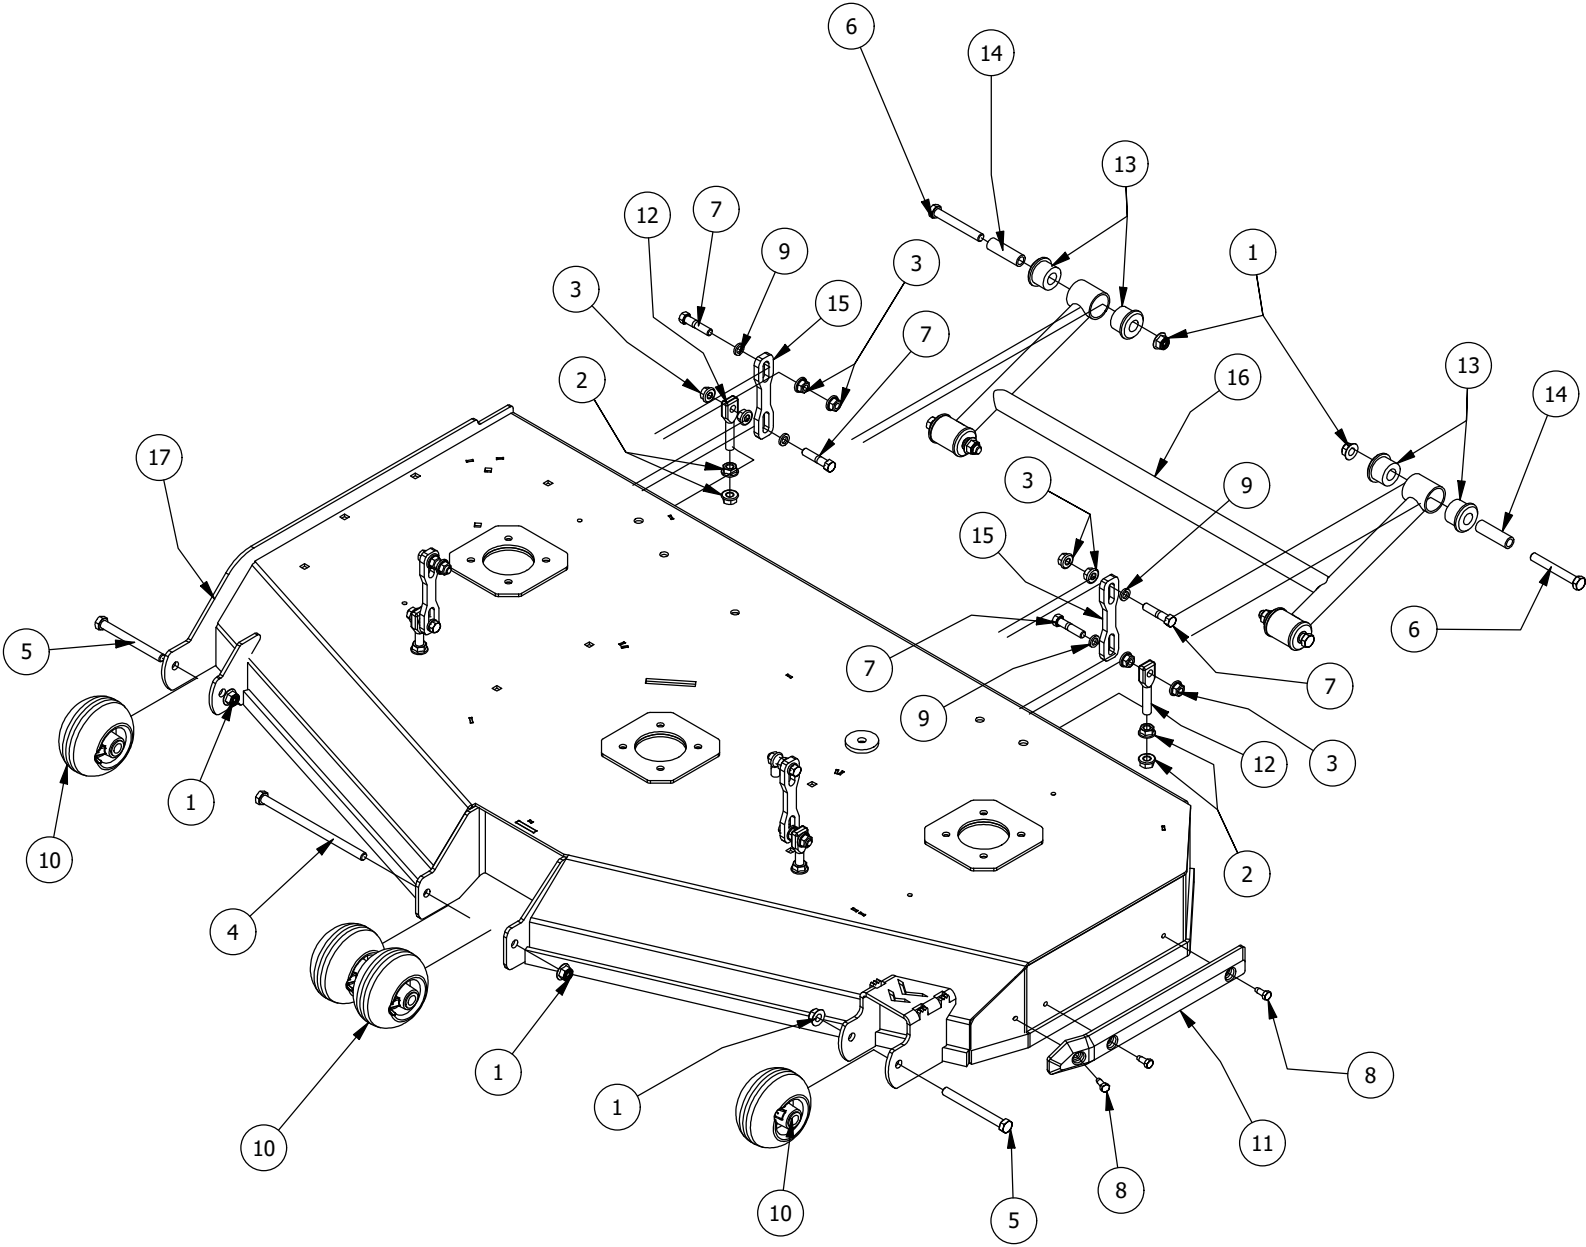

61" Deck Scalping Wheels and Stabilizer Assembly

61" Deck Scalping Wheels and Stabilizer Assembly			
ITEM	QTY	PART NUMBER	DESCRIPTION
1	7	413-0002-00	1/2-13 NYLON INSERT FLANGE NUT ZINC YELLOW
2	8	413-0005-00	1/2-13 HEX FLANGE NUT W/SERR ZINC YELLOW
3	16	413-0011-00	7/16-14 HEX FLANGE NUT W/SERR ZINC YELLOW
4	1	418-0015-00	1/2-13 X 8-1/2 HEX C/S GR 2 ZINC YELLOW
5	2	418-0016-00	1/2-13 X 5 HEX C/S GR 2 ZINC YELLOW
6	4	418-0021-00	1/2-13 X 3-3/4 HEX C/S GR 5 ZINC
7	8	418-0046-00	7/16-14 X 2 HEX C/S GR 5 ZINC YELLOW
8	3	418-0262-00	5/16-18 X 3/4 IND HWH UNSLOT (F) TCS ZC/Y
9	8	419-0010-00	.443 ID X .750 OD X .125 THK NYLON BLACK
10	4	422-0001-00	Anti-Scalp Wheel
11	1	429-0001-00	Mower Nylon Deck Guard
12	4	448-0001-00	Mower Deck Height Adjustment Stud
13	8	732-2000-00	Large MTV A-Arm Bushing
14	4	732-2001-00	Large MTV A-Arm Bushing Sleeve
15	4	BLK435-0007-03	Mower Deck Link
16	1	BLK490-0014-03	Mower 54"/61" Deck Frame Stabilizer Assembly
17	1	BLK490-0061-03	2020 61 RT/SRT Deck assembly