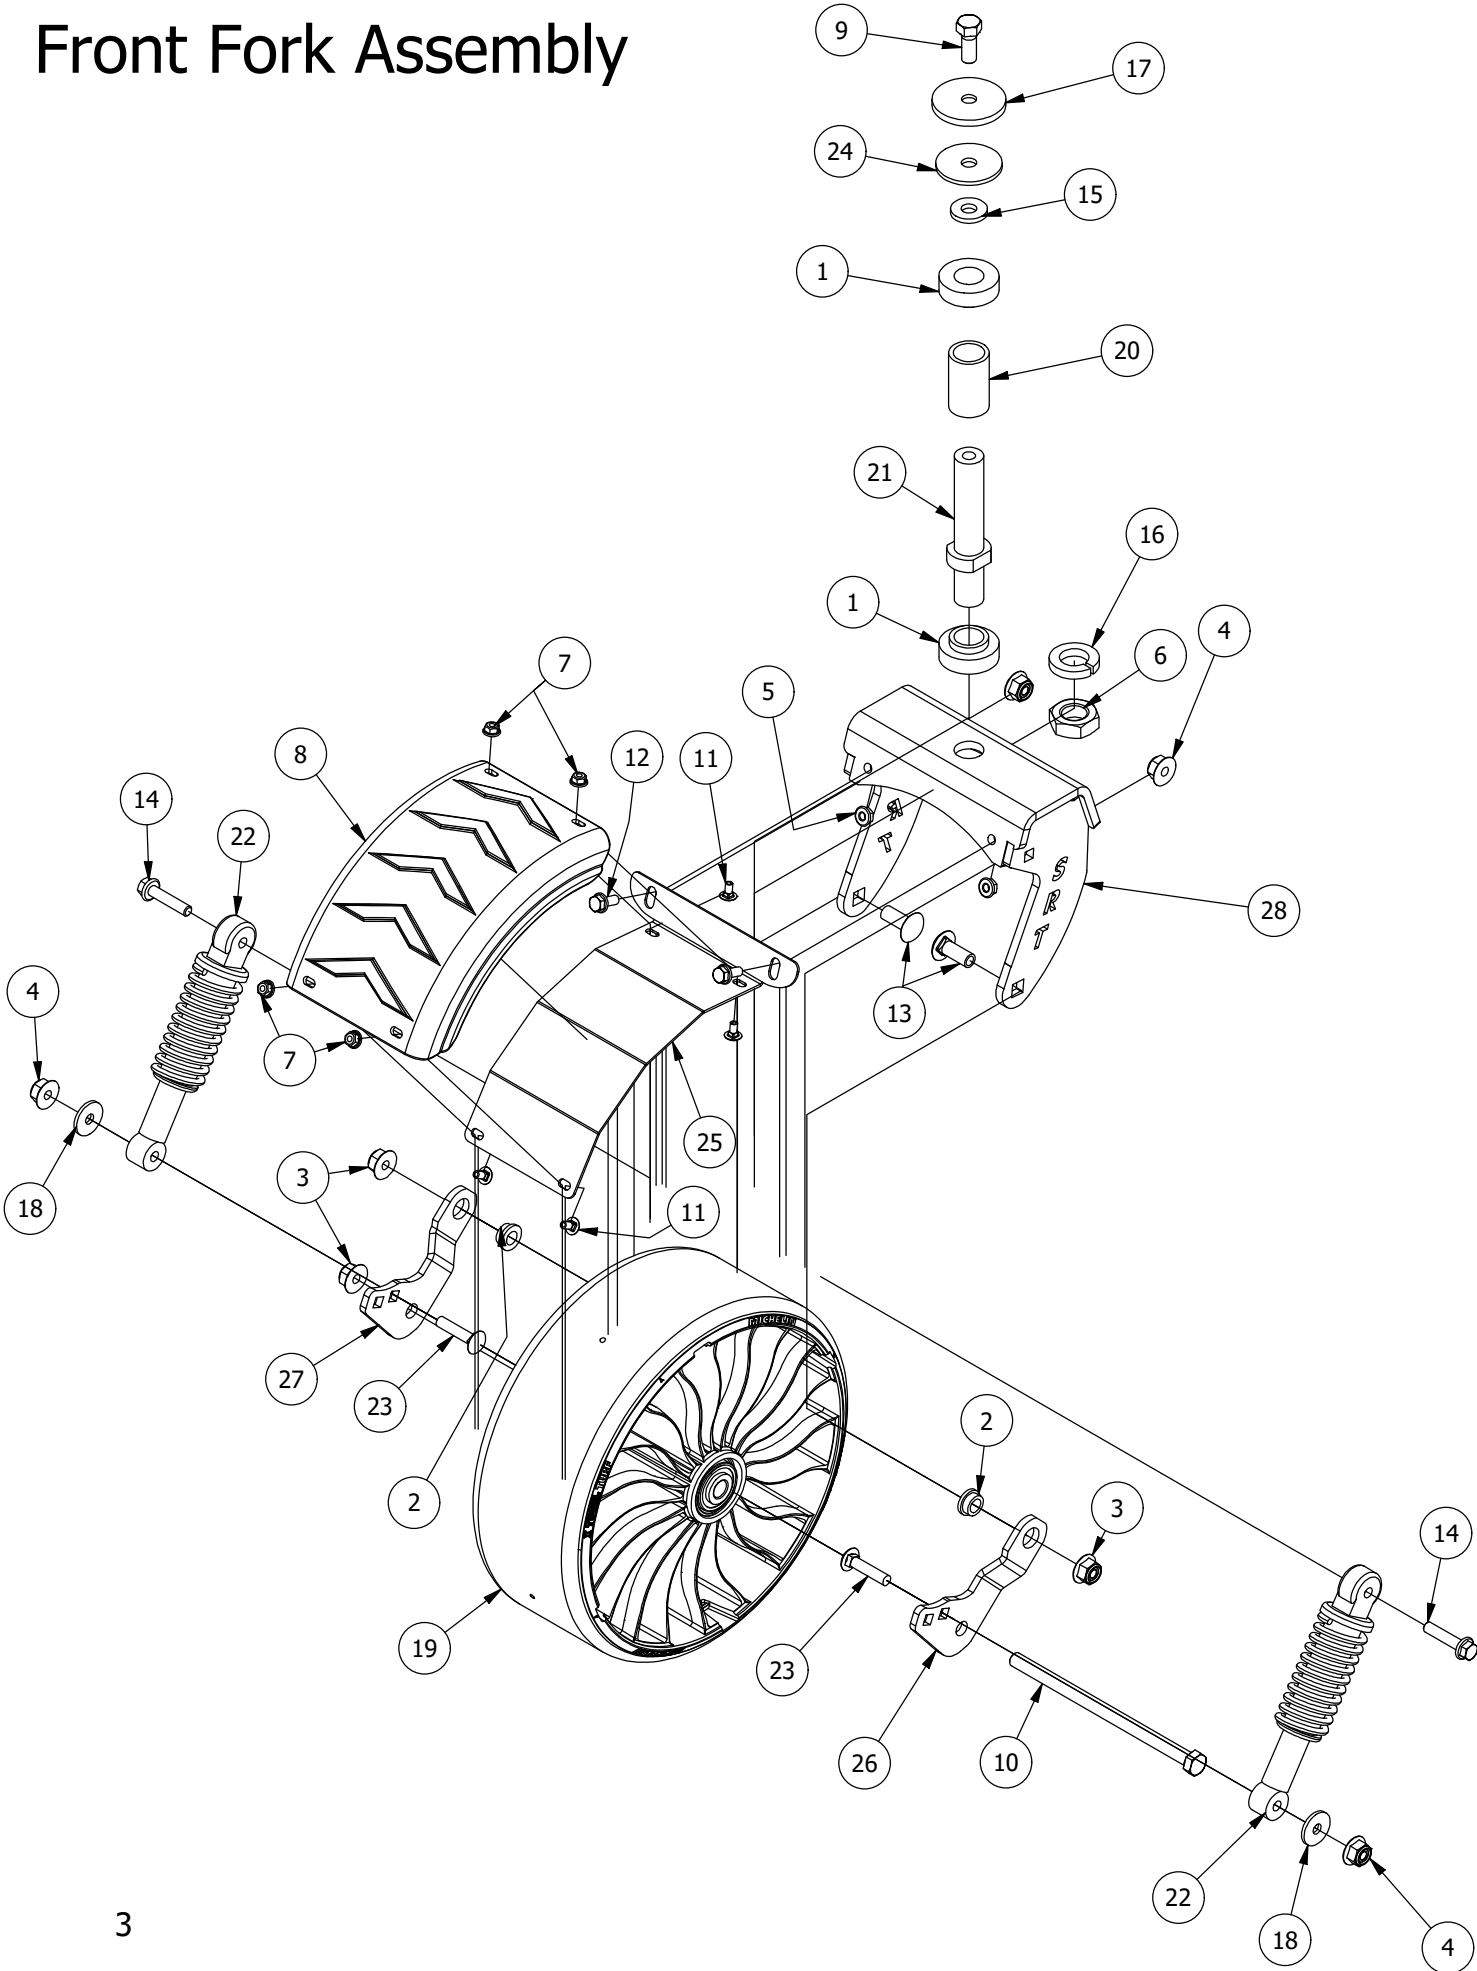

Front Fork Assembly

Front Fork Assembly			
ITEM	QTY	PART NUMBER	DESCRIPTION
1	2	410-0006-00	1" INSERT BEARING
2	2	410-0009-00	1/2" ID X 3/4" OD X 3/8" LENGTH FLANGE BUSHING
3	3	413-0002-00	1/2-13 NYLON INSERT FLANGE LOCKNUT ZC YELLOW
4	4	413-0013-00	3/8-16 NYLON INSERT FLANGE L/NUT ZC
5	2	413-0022-00	5/16-18 HEX FLANGE NUT W/SERR ZINC YELLOW
6	1	413-0063-00	1"-8 FIN HEX JAM NUT ZC
7	4	413-1001-00	1/4-20 NYL INS FLNG L/N ZNC/YELLOW
8	1	414-0024-00	Spartan Fork Front Fender
9	1	418-0002-00	1/2-20 X 1-1/4 HEX FLANGE BOLT GR 8 ZC YELLOW
10	1	418-0003-00	1/2-13 X 8-1/2 HEX C/S GR 5 ZINC YELLOW
11	4	418-0031-00	1/4-20 X 1/2 CARRIAGE BOLT ZC YELLOW
12	2	418-0048-00	5/16-18 X 3/4 HEX FLANGE BOLT GR 8 ZC YELLOW
13	2	418-0096-00	1/2-13 X 1.25 CARRIAGE BOLT Yellow
14	2	418-0097-00	3/8-16 x 1-.75 Hex FLG Bolt GR 8 Yellow
15	1	419-0003-00	1/2 FENDER WASHER 1-1/4" OD ZINC
16	1	419-0024-00	1" L/W MED SPLIT ZC
17	1	419-0025-00	Front Fork Caster Top Washer
18	2	419-0028-00	flat washer 1.25OD-.38ID- .125 thick Black Plastic
19	1	423-0002-00	Front Tweel Smooth Caster 13x6.5N6 (36271)
20	1	425-0011-00	Caster Fork Shaft Bearing Spacer
21	1	437-0019-00	RT&SRT Mower Caster Wheel Shaft 2018
22	2	487-0009-00	2020 RZ/RZ Pro Seat Shock
23	2	618-2048-00	3/8" -16 x 1-3/4" G8 Carriage Bolt
24	1	BLK426-0006-03	Mower Caster Shaft Washer
25	1	BLK439-0389-00	2020 Spartan Front Fender Brkt
26	1	BLK439-0750-00	2021 SRT Front Fork Suspension Tweels Brkt R
27	1	BLK439-0751-00	2021 SRT Front Fork Suspension Tweels Brkt L.
28	1	BLK490-0471-00	2021 Front Fork Shock Assembly