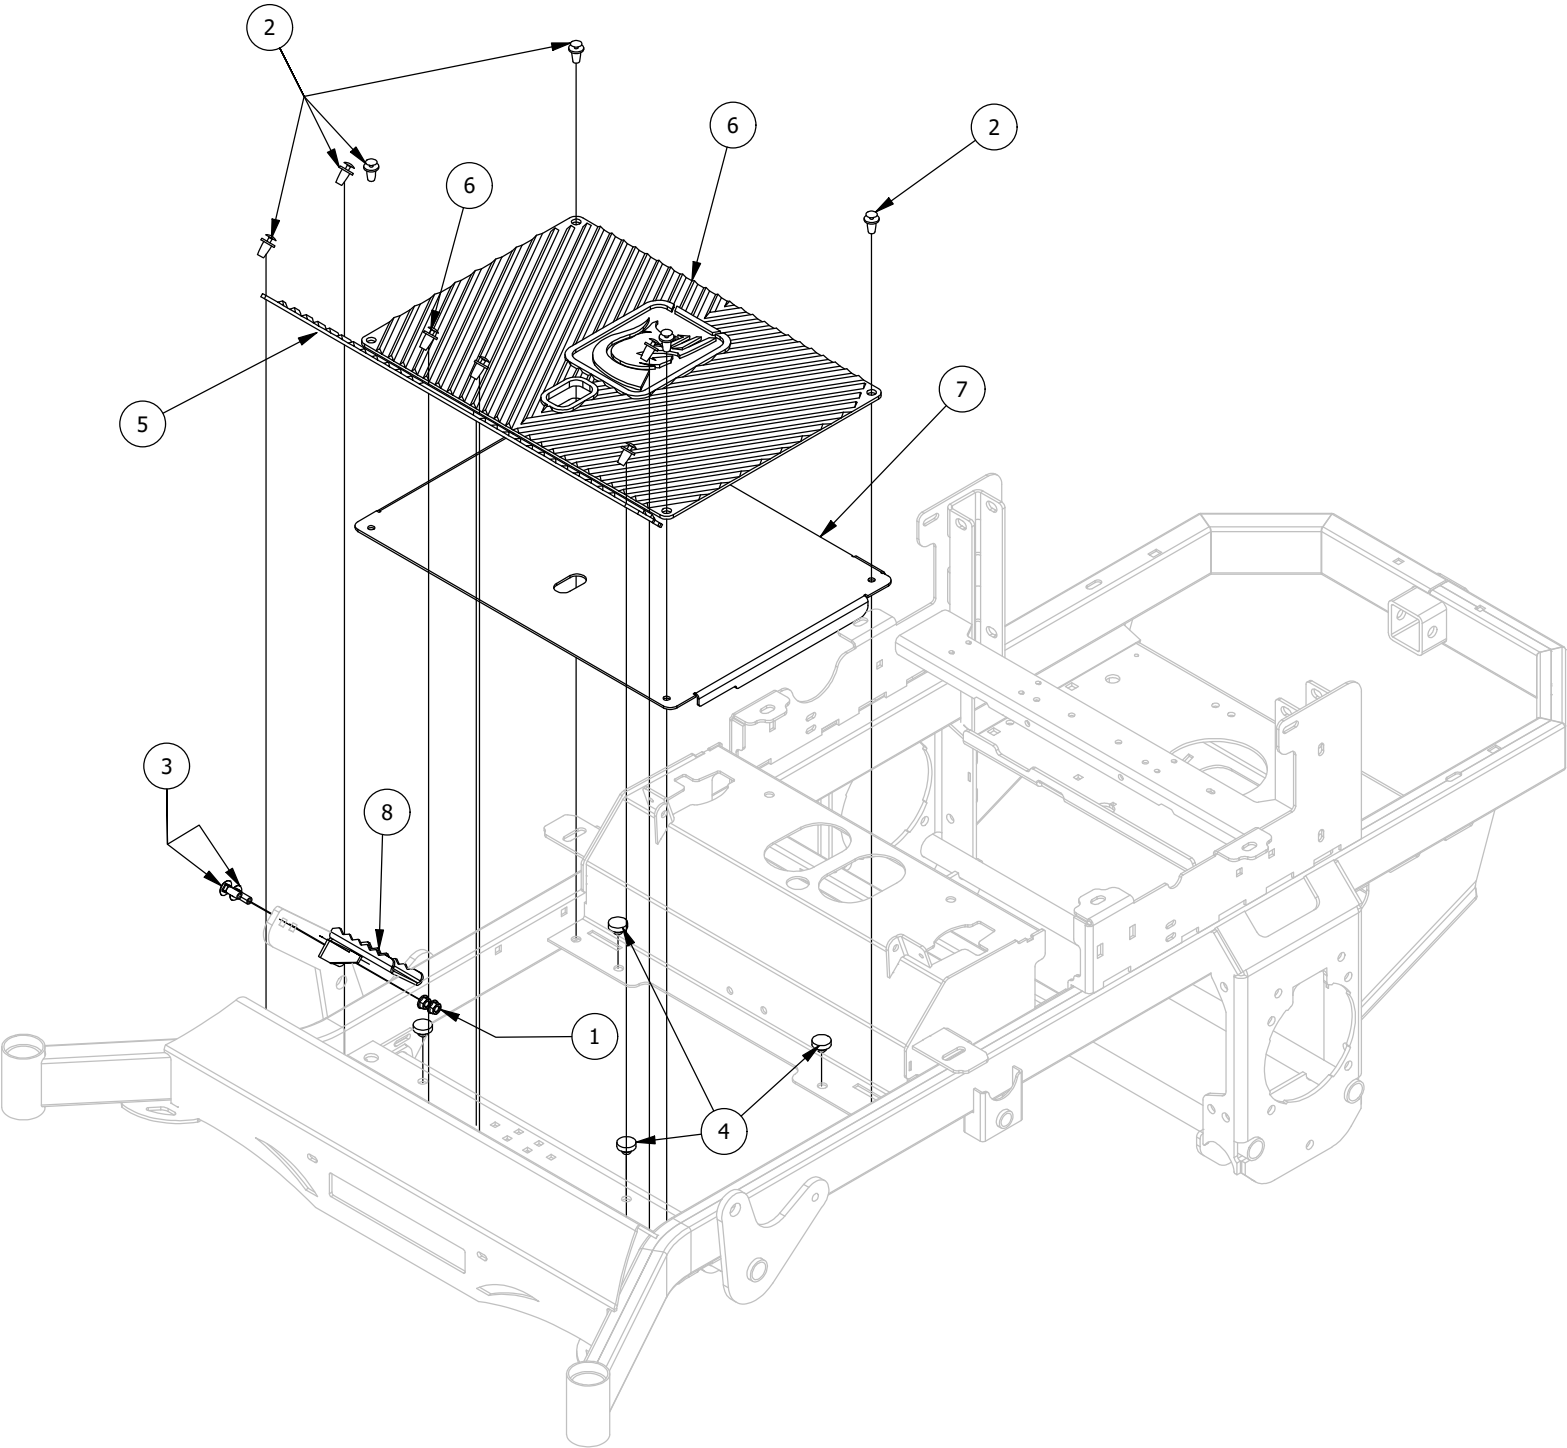

Floorboard and Deck Height Pedal Assembly

Floorboard and Deck Height Pedal Assembly			
ITEM	QTY	PART NUMBER	DESCRIPTION
1	2	413-0004-00	3/8-16 HEX FLANGE NUT W/SERR ZINC
2	10	414-0002-00	8MM PUSH TYPE RETAINER NYLON BLACK
3	2	418-0045-00	3/8-16 X 1 Carriage Bolt Zinc Yellow
4	4	429-0002-00	Push-In Rubber Bumper, Mower Floor
5	1	481-0005-00	2017 Mower Rubber Foot Rest Mat
6	1	481-0006-00	2017 Mower Logo Floor Mat
7	1	BLK439-0007-03	Mower Floorboard
8	1	BLK439-0059-03	Mower Deck Height Foot Pedal