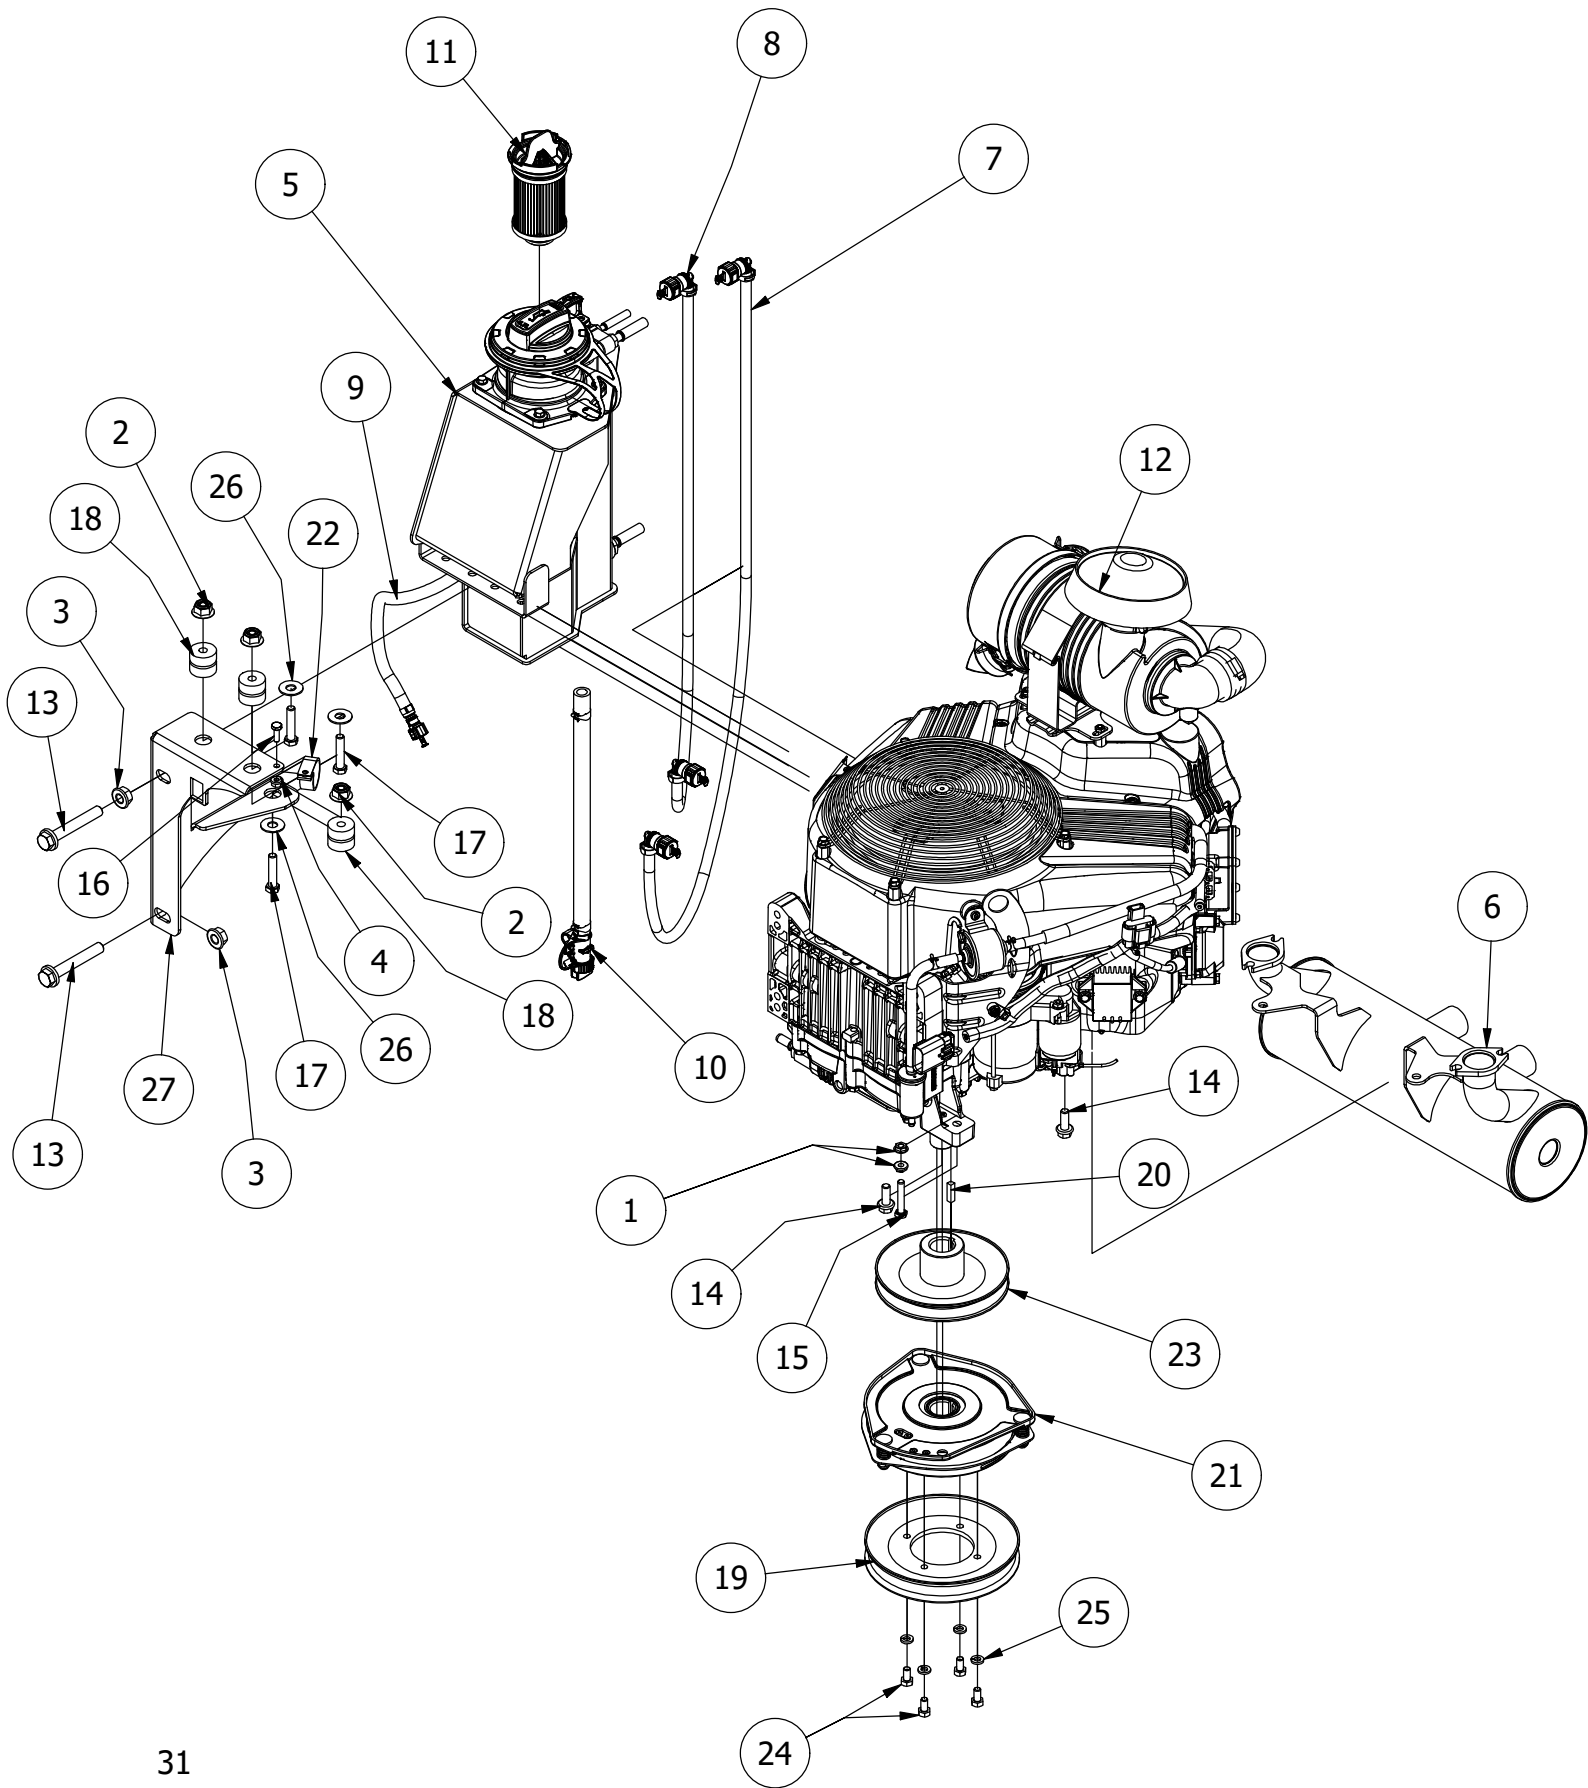

40 HP Vanguard Engine with Oil Guard Assembly

40 HP Vanguard Engine with Oil Guard Assembly			
ITEM	QTY	PART NUMBER	DESCRIPTION
1	2	413-0006-00	5/16-18 HEX FLANGE NUT W/SERR ZINC
2	3	413-0013-00	3/8-16 NYLON INSERT FLANGE L/NUT ZC
3	2	413-0014-00	1/2-13 HEX STOVER LOCKNUT GR C ZINC
4	1	413-0026-00	1/4-20 NYLON INSERT FLANGE L/NUT ZINC
5	1	415-0017-00	Vanguard 37 EFI Oil Guard Tank
6	1	415-0060-00	Dual Exhaust System w/ Muffler for Vanguard Big Block Engine
7	1	415-0075-00	Oil Hose Assy, Supply
8	1	415-0076-00	Oil Hose Assy, Scavenge
9	1	415-0077-00	Oil Hose Assy, Vent
10	1	415-0078-00	Oil Flex Drain Hose
11	1	415-0079-00	Oil Filter
12	1	415-0095-00	Vanguard 40HP EFI with Oil Guard
13	2	418-0019-00	1/2-13 X 3-1/2 HEX FLANGE BOLT (GR.8) ZC/YEL
14	7	418-0023-00	3/8-16 X 1-1/8 IND HWH W/SERR TRI LOB ZY
15	1	418-0024-00	5/16-18 X 1-3/4 HEX C/S GR 5 ZINC
16	1	418-0035-00	1/4-20 X 3/4 HEX C/S GR 2 ZINC
17	3	418-0051-00	3/8-16 X 1-3/4 HEX C/S GR 2 ZINC
18	3	429-0005-00	Oil Guard Isolator
19	1	433-0022-00	KGz-XD Clutch Pulley
20	1	442-0001-00	1/4 X 1 SQUARE KEY STOCK
21	1	470-0011-00	Ogura KGz-XD Clutch
22	1	472-0009-00	3/4 EPDM Cushion Clamp
23	1	533-0001-60	KGZ Engine Pulley (B belt)
24	4	618-2063-00	M8-1.25 X 16MM HEX BOLT CL. 8.8 ZINC
25	4	619-8051-00	5/16 Lockwasher Zinc
26	3	619-8052-00	7/16 USS Flat Washer Zinc
27	1	BLK439-0199-03	Mower Oil Guard Tank Bracket