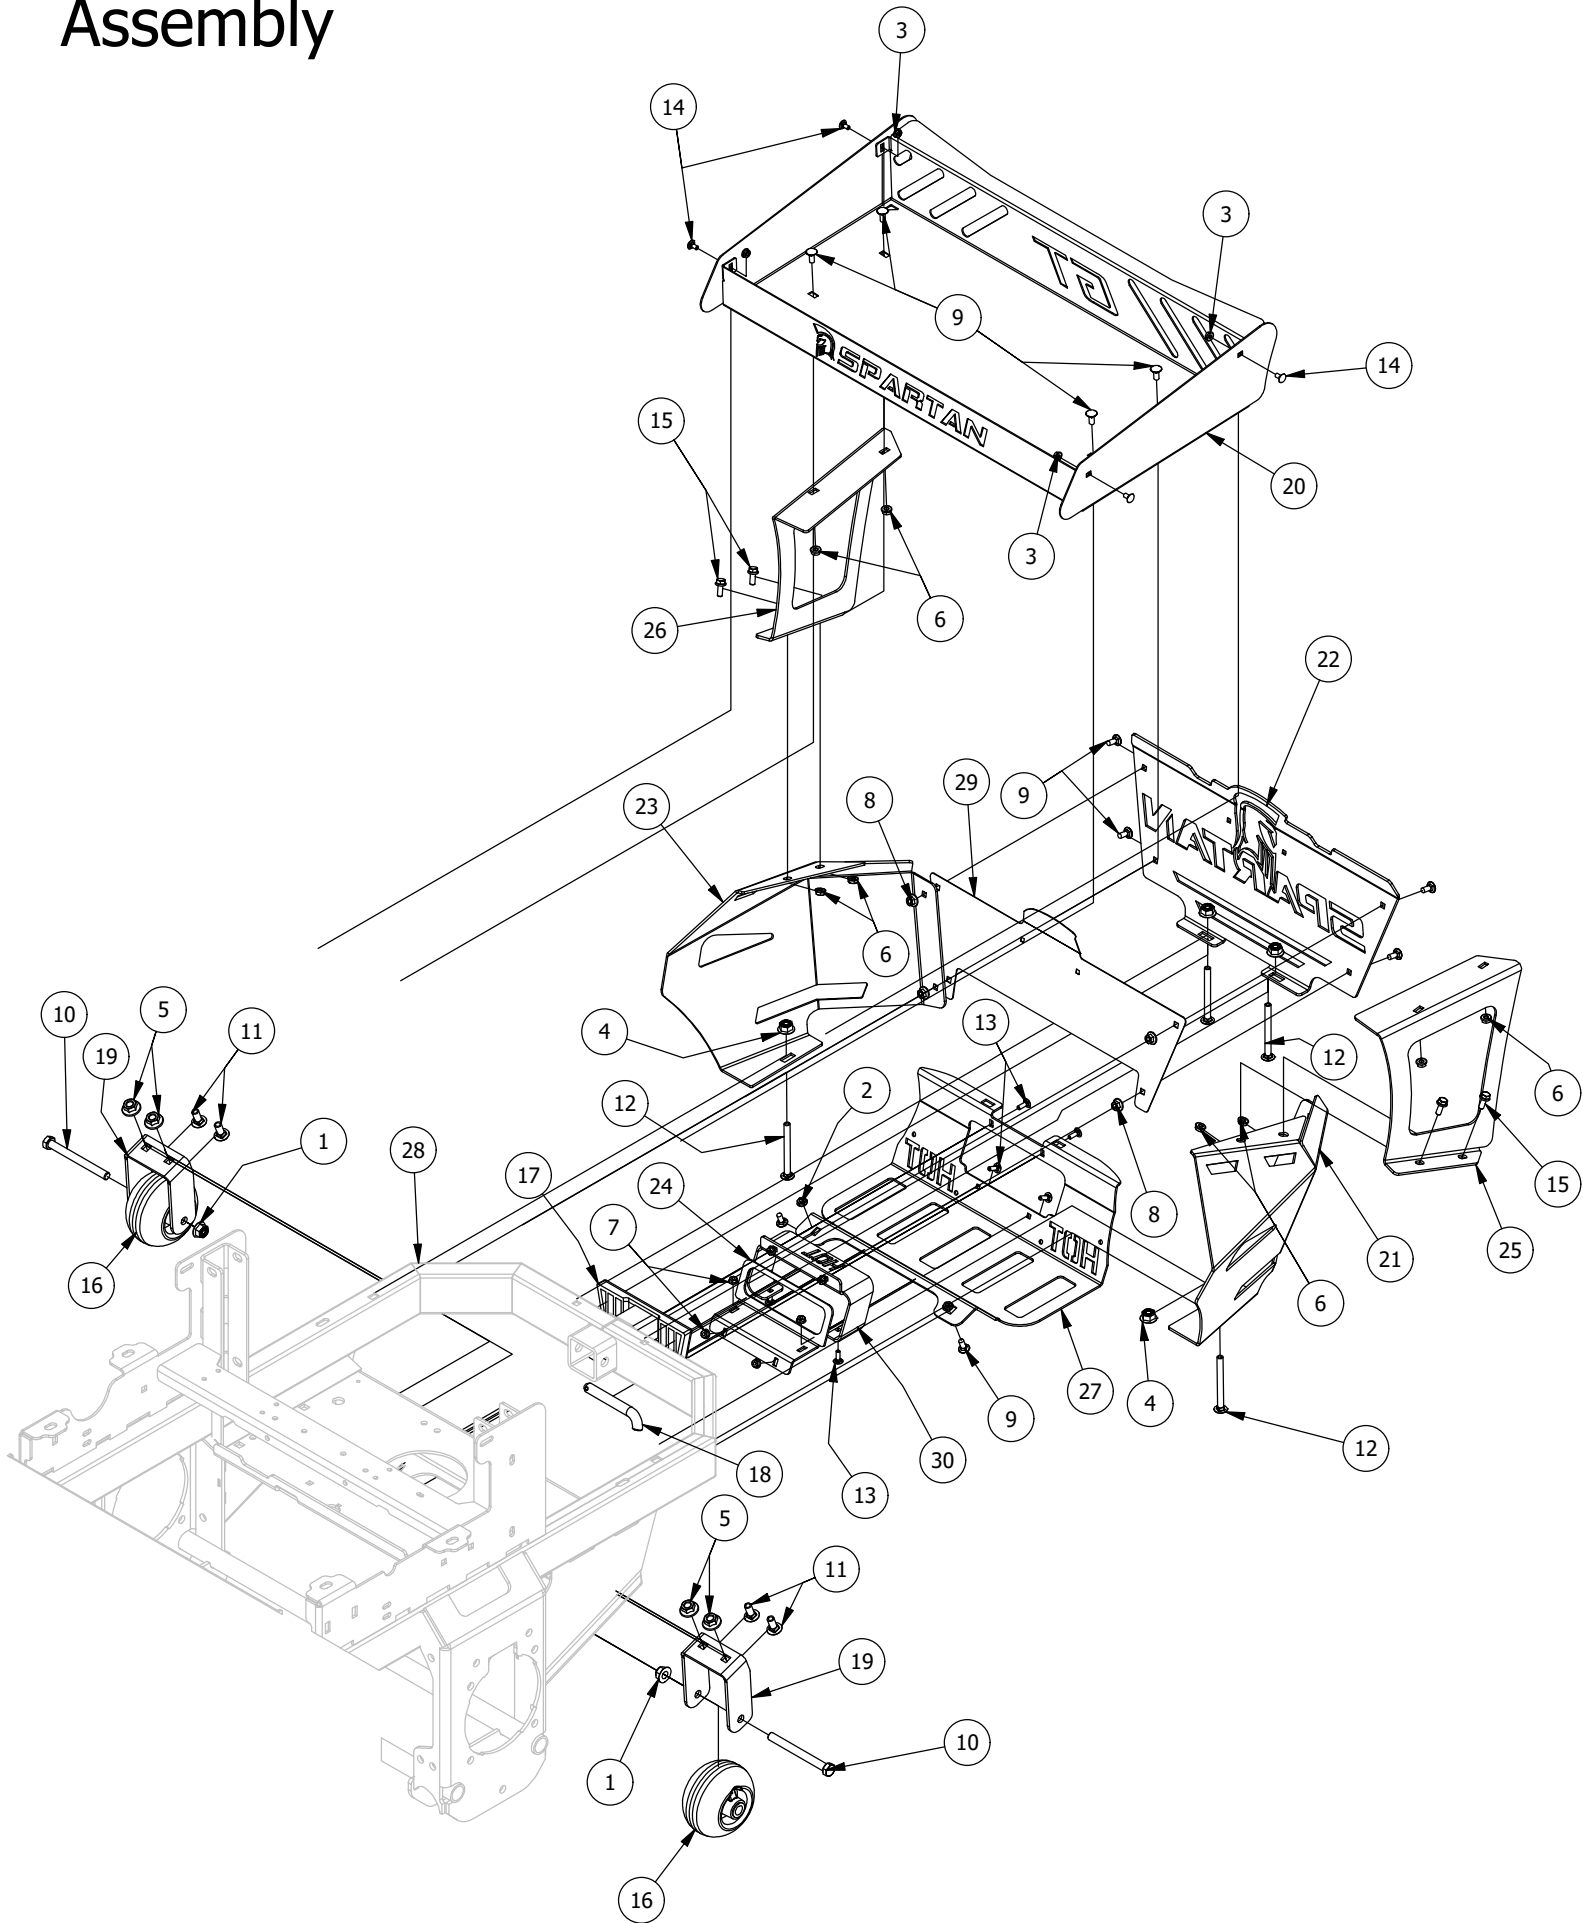

Engine Cowling Assembly

Engine Cowling Assembly

ITEM	QTY	PART NUMBER	DESCRIPTION
1	2	413-0002-00	1/2-13 NYLON INSERT FLANGE NUT ZINC YELLOW
2	2	413-0006-00	5/16-18 HEX FLANGE NUT W/SERR ZINC
3	4	413-0012-00	1/4-20 HEX FLANGE NUT W/SERRATIONS ZC YELLOW
4	4	413-0013-00	3/8-16 NYLON INSERT FLANGE L/NUT ZC
5	4	413-0017-00	1/2-13 NYLON INSERT FLANGE LOCKNUT ZINC W/SERRATIONS
6	8	413-0022-00	5/16-18 HEX FLANGE NUT W/SERR ZINC YELLOW
7	6	413-0023-00	1/4-20 HEX FLANGE NUT W/SERR ZINC
8	4	413-0066-00	5/16-24 Hex Flange Nut Serr Yello Zinc
9	10	418-0008-00	5/16-18 X 3/4 CARRIAGE BOLT ZINC
10	2	418-0016-00	1/2-13 X 5 HEX C/S GR 2 ZINC YELLOW
11	4	418-0017-00	7/16-14 X 1 CARRIAGE BOLT ZINC
12	4	418-0018-00	3/8-16 X 4 CARRIAGE BOLT ZINC/YEL
13	6	418-0026-00	1/4-20 X 3/4 CARRIAGE BOLT ZINC YELLOW
14	4	418-0031-00	1/4-20 X 1/2 CARRIAGE BOLT ZC YELLOW
15	4	418-0049-00	5/16-18 X 3/4 IND HWH TRI LOB ZINC
16	2	422-0001-00	Anti-Scalp Wheel
17	1	429-0004-00	Mower Rear Receiver Nylon Bumper
18	1	793-3212-00	Hitch Pin
19	2	BLK439-0138-03	Mower Stabilizer Mount bracket
20	1	BLK439-0637-00	Spartan Rear Basket
21	1	BLK439-0805-00	KGZ Engine Cowling Left
22	1	BLK439-0806-00	KGZ Engine Cowling Center
23	1	BLK439-0807-00	KGZ Engine Cowling Right
24	1	BLK439-0816-03	2022 KGZ Dual Exhaust Tip Bottom Bracket
25	1	BLK439-0817-03	KGZ Rear Basket Left Mount
26	1	BLK439-0818-03	KGZ Rear Basket Right Mount
27	1	BLK439-0819-03	2022 KGZ Dual Exhaust Muffler Guard
28	1	BLK490-0700-00	2022 KGZ Frame Assembly
29	1	ORG426-0803-00	KGZ Engine Cowling Center Backer Plate
30	1	ORG439-0815-03	2022 KGZ Dual Exhaust Tip Top Bracket