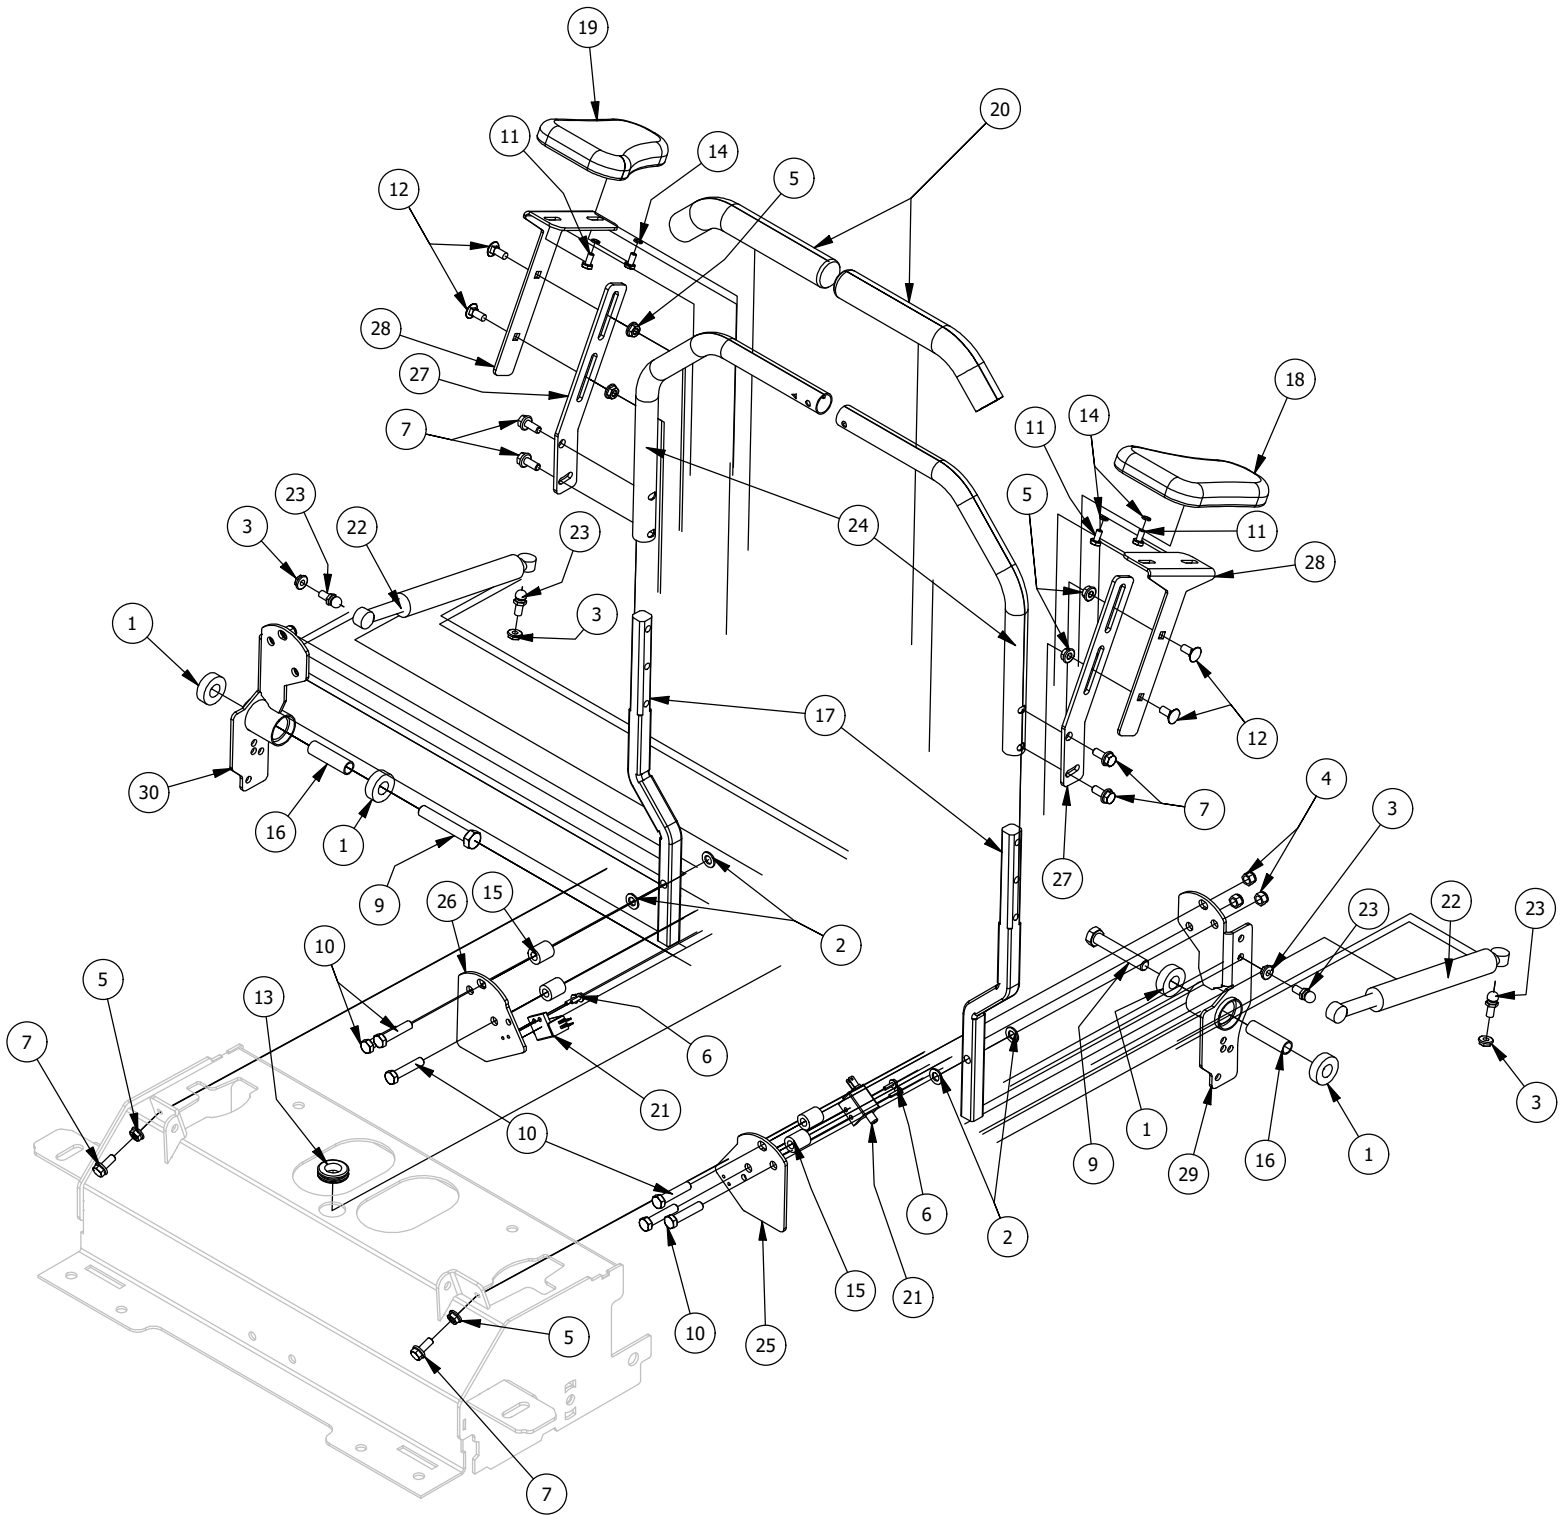

Drive Arm Assembly

Drive Arm Assembly			
ITEM	QTY	PART NUMBER	DESCRIPTION
1	4	410-0005-00	5/8" ID X 1-3/8" OD X 7/16" THK BEARING
2	4	410-0011-00	.375 ID X .750 OD X .062 THK THRUST BEARING OIL-IMPREG BRNZ
3	4	413-0006-00	5/16-18 HEX FLANGE NUT W/SERR ZINC
4	6	413-0013-00	3/8-16 NYLON INSERT FLANGE LOCKNUT ZINC
5	6	413-0022-00	5/16-18 HEX FLANGE NUT W/SERR ZINC YELLOW
6	4	418-0032-00	8-32 X 1/2 IND. HWH SLOT TYPE F TCS ZINC
7	6	418-0048-00	5/16-18 X 3/4 HEX FLANGE BOLT GR 8 ZC YELLOW
9	2	418-0050-00	1/2-13 X 3 HEX C/S GR 5 ZINC
10	6	418-0051-00	3/8-16 X 1-3/4 HEX C/S GR 2 ZINC
11	4	418-0056-00	1/4-20 X 1/2 HEX C/S GR 2 ZINC
12	4	418-0063-00	5/16-18 X 3/4 CARRIAGE BOLT ZINC YELLOW
13	1	419-0008-00	3/4" ID X FOR 1-3/16" HOLE FOR 11 GA RUBBER GROMMIT
14	4	419-0012-00	1/4 EXT TOOTH LOCKWASHER ZINC
15	4	425-0003-00	Mower Drive Arm Spacer
16	2	425-0004-00	Mower Drive Arm Hub & Deck Lift Arm Spacer
17	2	431-0001-00	Height Adjustable Drive Arm
18	1	471-0028-00	2020 Mower Drive Arm Support Pad Left
19	1	471-0029-00	2020 Mower Drive Arm Support Pad Right
20	2	484-0001-00	Handle Grip
21	2	486-0030-00	NO Plunger Limit Switch
22	2	487-0001-00	Control Arm Damper
23	4	487-0005-00	Control Arm Damper Ball Stud
24	2	BLK403-0020-03	Mower Drive Handle Tube
25	1	BLK426-0002-03	Mower Left Control Arm Limit Switch Plate
26	1	BLK426-0003-03	Mower Right Control Arm Limit Switch Plate
27	2	BLK439-0010-03	Mower Drive Arm Pad Tube Mounting bracket
28	2	BLK439-0011-03	Mower Drive Arm Pad Mount bracket
29	1	BLK490-0012-03	Mower Left Drive Arm Bracket Assembly
30	1	BLK490-0013-03	Mower Right Drive Arm Bracket Assembly