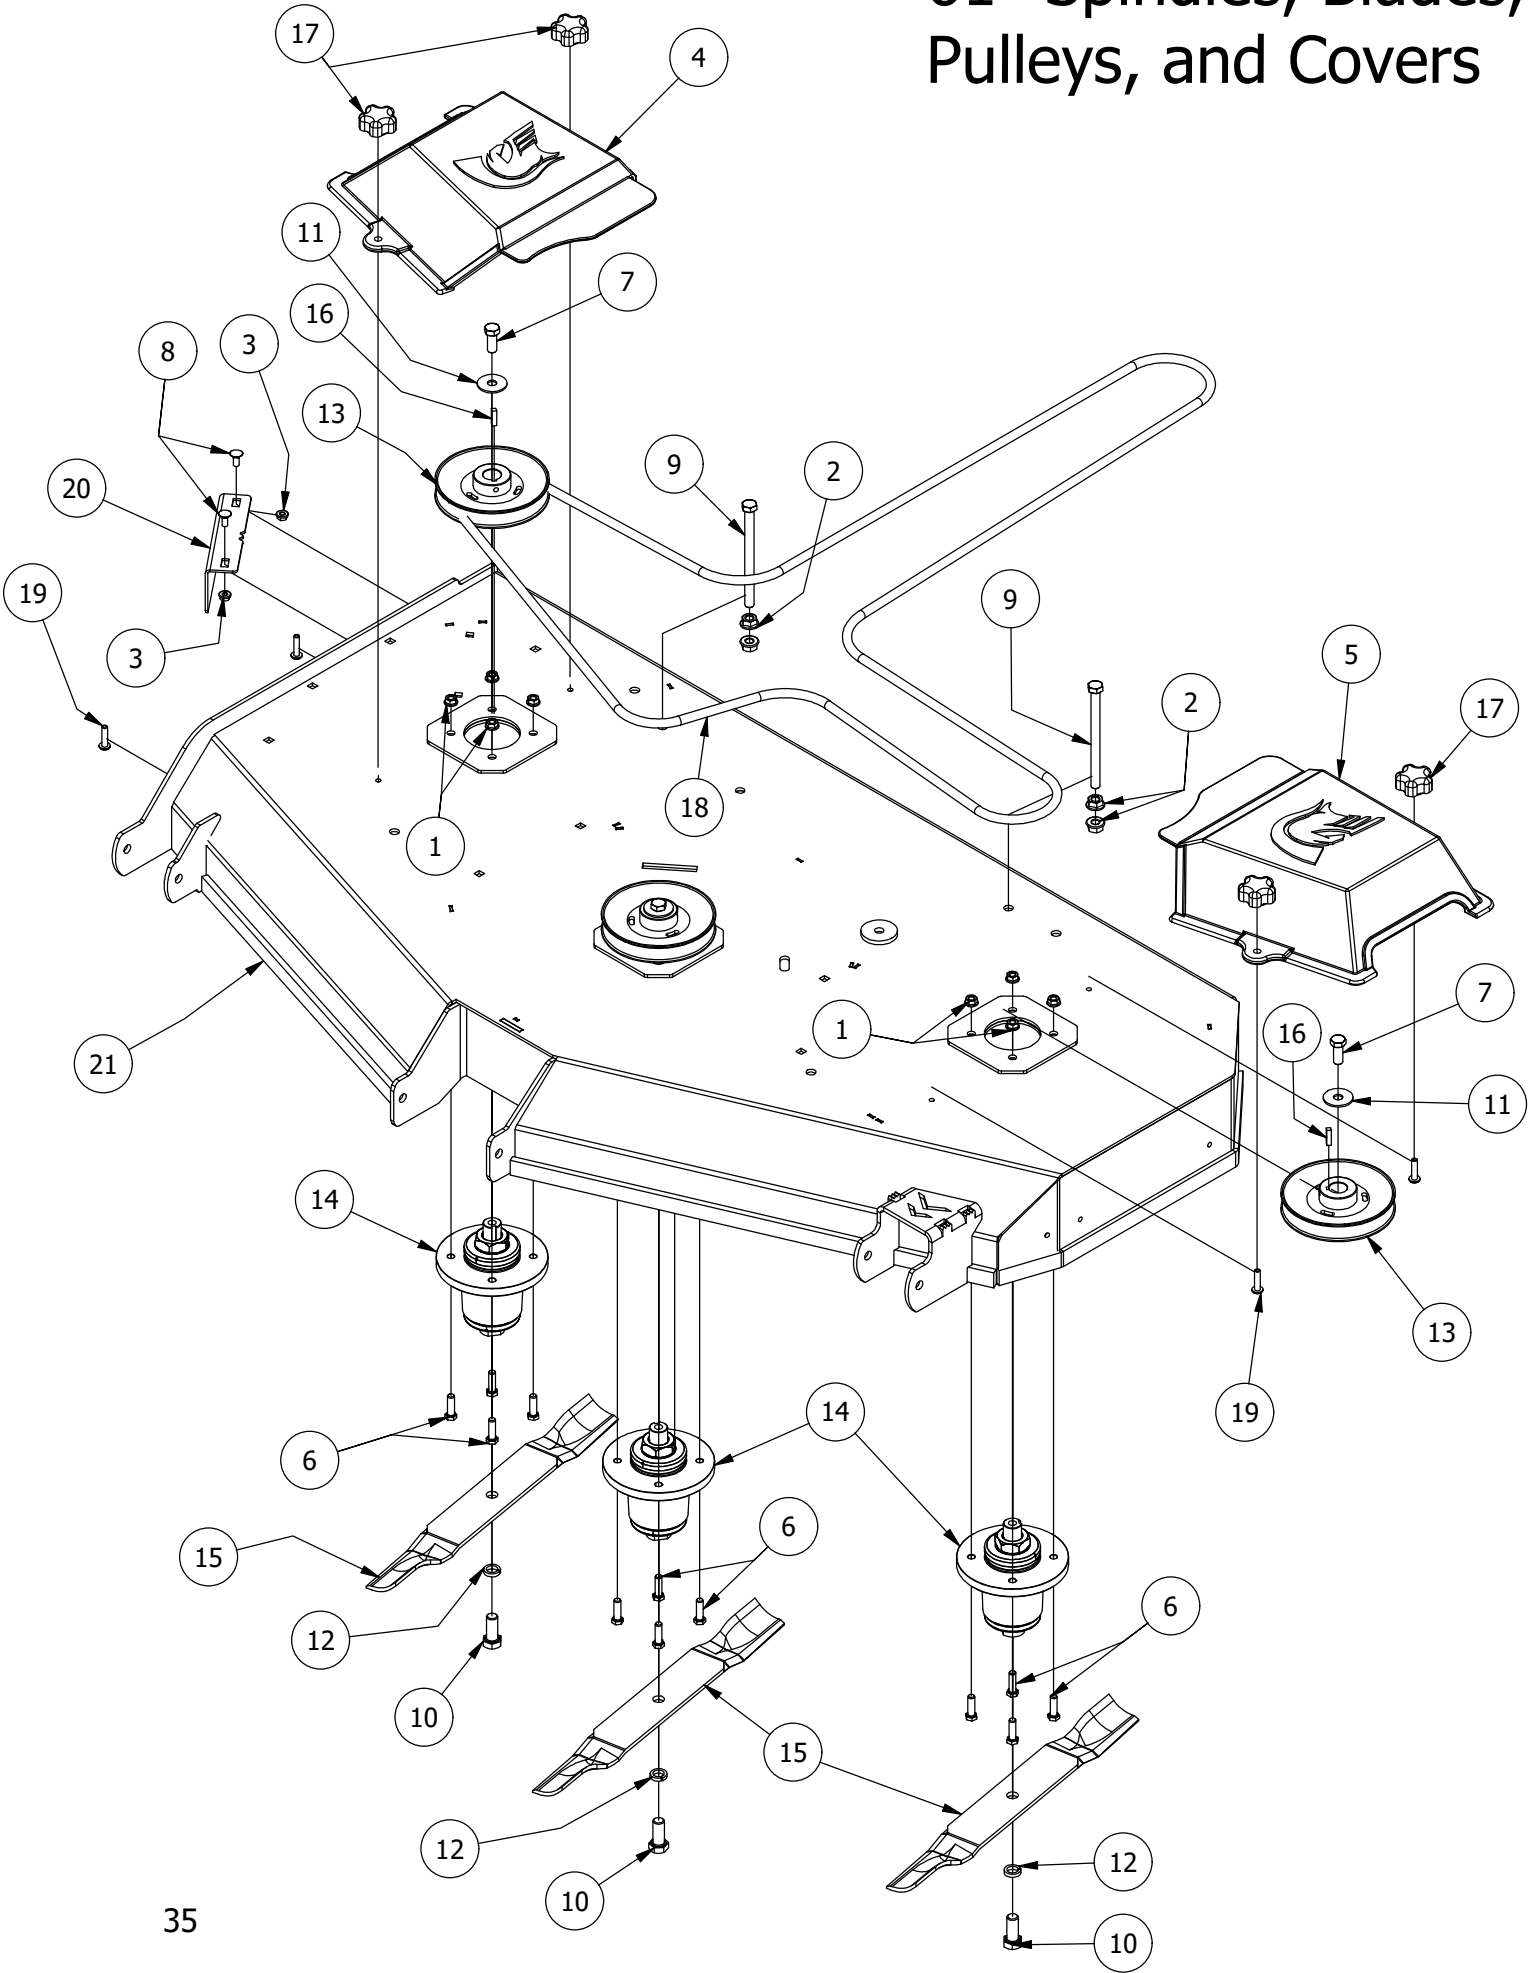

61" Spindles, Blades, Pulleys, and Covers

61" Spindles, Blades, Pulleys, and Covers

ITEM	QTY	PART NUMBER	DESCRIPTION
1	12	413-0004-00	3/8-16 HEX FLANGE NUT W/SERR ZINC
2	4	413-0005-00	1/2-13 HEX FLANGE NUT W/SERR ZINC YELLOW
3	2	413-0022-00	5/16-18 HEX FLANGE NUT W/SERR ZINC YELLOW
4	1	414-0020-00	Right Pulley Cover 61" RZ/RT/SRT, 72" RT/SRT
5	1	414-0021-00	Left Pulley Cover 61" RZ/RT/SRT, 72" RT/SRT
6	12	418-0005-00	3/8-16 x 1-1/4 Hex Bolt GR5
7	3	418-0006-00	1/2-20 X 1-1/4 HEX C/S GR 5 ZINC
8	2	418-0008-00	5/16-18 X 3/4 CARRIAGE BOLT ZINC
9	2	418-0044-00	1/2-13 X 6-1/2 HEX C/S GR 8 ZINC YELLOW
10	3	418-0078-00	5/8-11 X 1-1/2 HEX C/S GR 8 ZC YELLOW
11	3	419-0001-00	1/2" X 1-5/8 BELLEVILLE CUP WASHER ZINC YELLOW
12	3	419-0004-00	5/8 SPLIT LOCKWASHER ZINC
13	3	433-0003-00	Deck Pulley 61"
14	3	437-0005-00	Mower Heavy Duty Deck Spindle
15	3	438-0002-00	61" Mower Deck Blade
16	3	442-0001-00	1/4 X 1 SQUARE KEY STOCK
17	4	445-0005-00	5/16-18 5-LOBE (STAR) FEMALE SOFT TOUCH KNOB (1.90 DIA) BLK
18	1	461-0002-00	61" Mower Deck Belt, HB x 167.9" Effective Length
19	4	618-1008-00	5/16-18 x 1-1/4 Pan Torx Tri Lob Zinc
20	1	BLK439-0398-03	2020 RT&SRT/RZ 61 Deck wiper Brkt
21	1	BLK490-0061-03	2020 61 RT/SRT Deck assembly