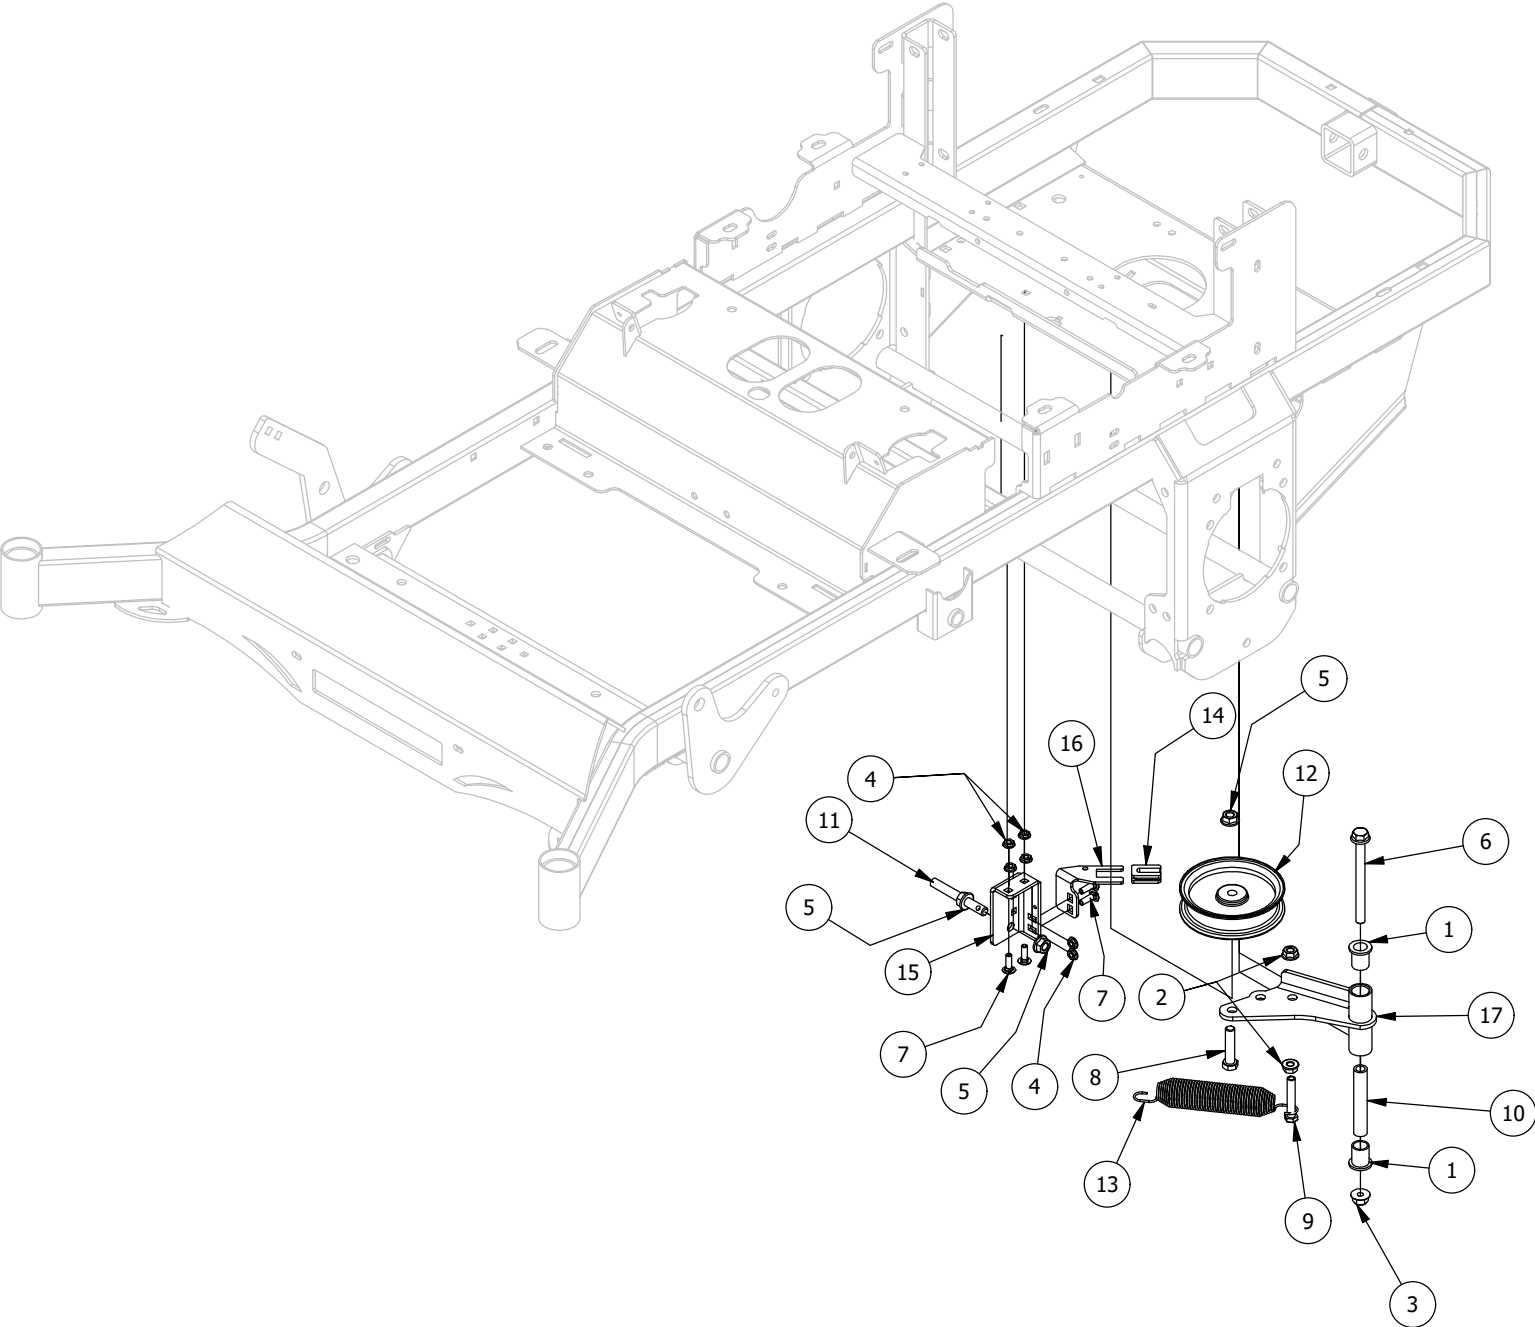

Pump Idler Assembly

Pump Idler Assembly			
ITEM	QTY	PART NUMBER	DESCRIPTION
1	2	410-0007-00	3/4" ID X 15/16" OD X 1-1/8" LENGTH FLANGE BUSHING
2	2	413-0001-00	7/16-14 HEX FLANGE NUT W/SERR ZINC
3	1	413-0002-00	1/2-13 NYLON INSERT FLANGE LOCKNUT ZC YELLOW
4	6	413-0006-00	5/16-18 HEX FLANGE NUT W/SERR ZINC
5	3	413-0010-00	1/2-13 HEX FLANGE NUT W/SERR ZINC
6	1	418-0009-00	1/2-13 X 5-1/2 HEX FLANGE BOLT GR 8 ZY
7	4	418-0010-00	5/16-18 X 1 CARRIAGE BOLT ZC/YEL
8	1	418-0012-00	1/2-13 X 2-1/4 HEX C/S GR 5 ZINC
9	1	418-0013-00	7/16-14 X 2-1/2 HEX C/S GR 5 ZINC
10	1	425-0006-00	Mower Inner Idler Spacer
11	1	430-0001-00	Mower Pump Spring Tensioner
12	1	433-0013-00	5-3/4" Idler Pulley, 7/16" Spacer Assembly
13	1	434-0007-00	2019 Mower Deck Spring
14	1	434-0012-00	Spartan Quick Shield Rod Guide Bushing
15	1	BLK439-0244-03	Deck Idler Puller Tensioning Bracket
16	1	BLK439-0812-00	KGZ Ogura Clutch Bracket
17	1	BLK490-0702-00	KGZ Pump Idler Pulley Arm Assembly