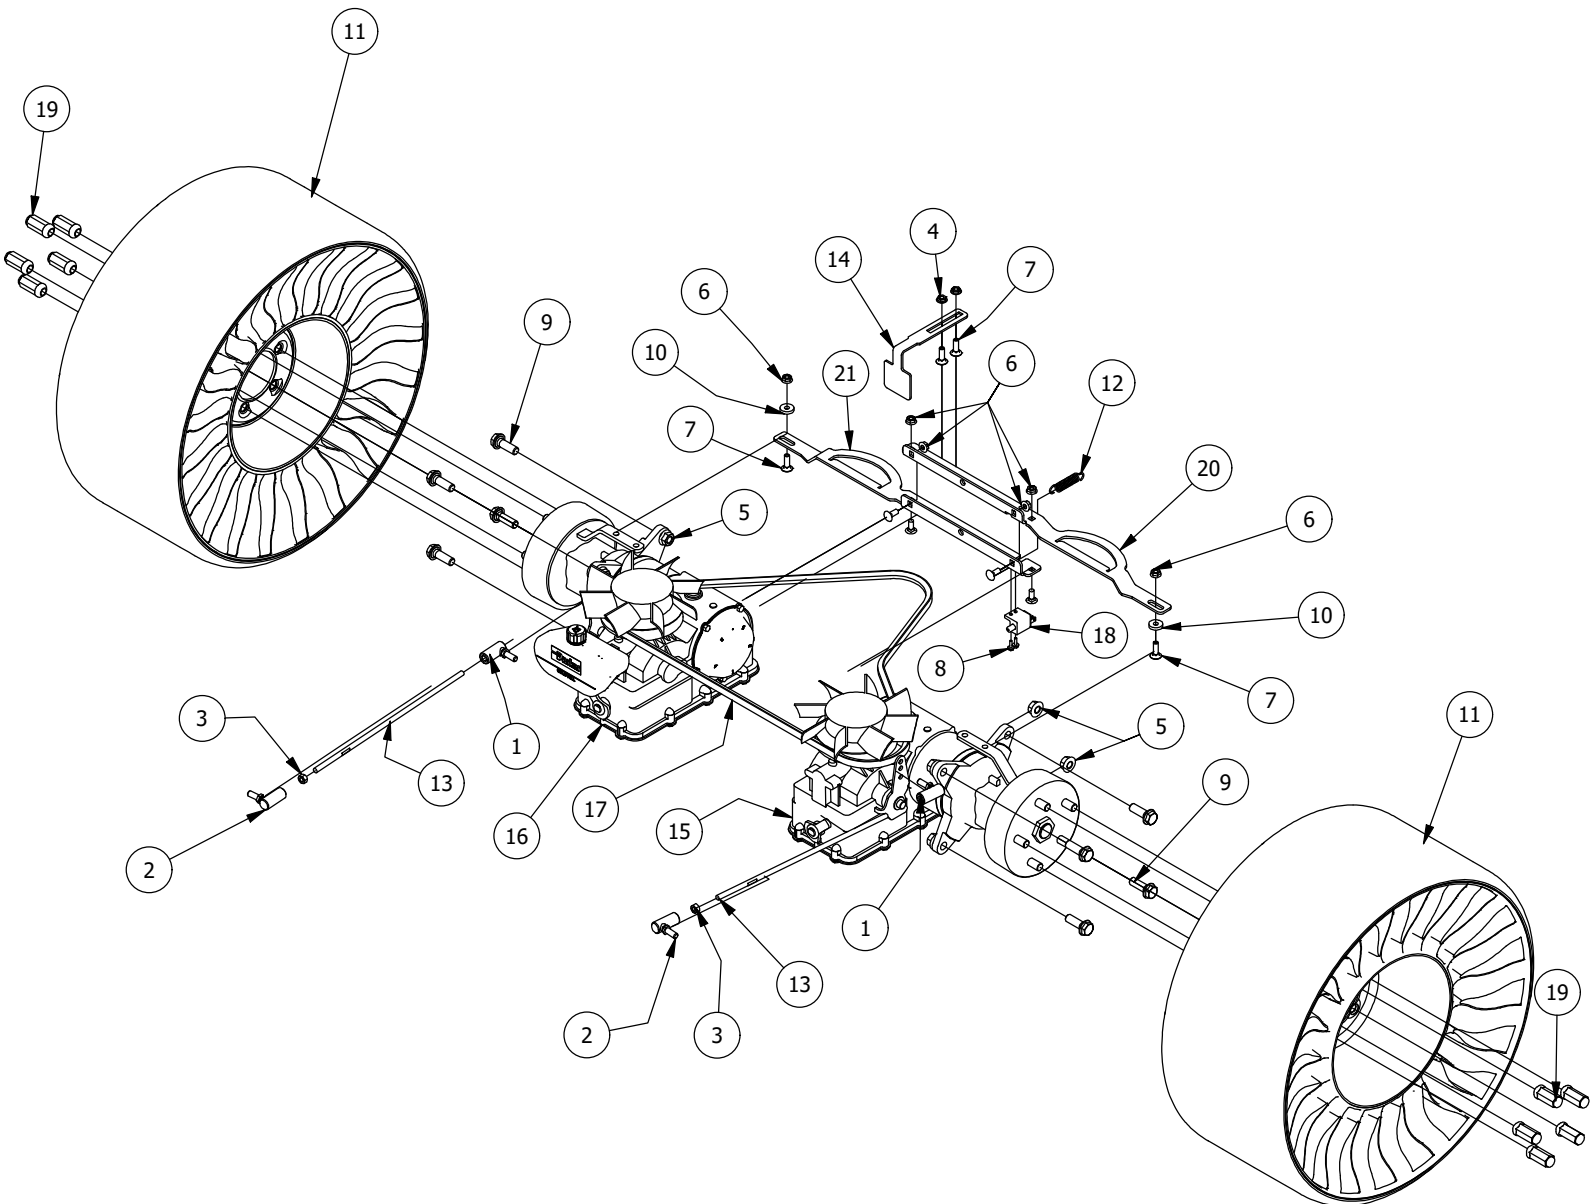

Transmission Assembly

Transmission Assembly			
ITEM	QTY	PART NUMBER	DESCRIPTION
1	2	410-0001-00	Control Arm Rod End, Right
2	2	410-0002-00	Control Arm Rod End, Left
3	2	413-0003-00	5/16 Hex Nut Left hand thread
4	2	413-0006-00	5/16-18 HEX FLANGE NUT W/SERR ZINC
5	8	413-0010-00	1/2-13 HEX FLANGE NUT W/SERR ZINC
6	6	413-0019-00	5/16-18 NYLON INSERT FLANGE L/NUT ZINC
7	4	418-0010-00	5/16-18 X 1 CARRIAGE BOLT ZC/YEL
8	2	418-0032-00	8-32 X 1/2 IND. HWH SLOT TYPE F TCS ZINC
9	8	418-0047-00	1/2-13 X 1-1/2 HEX FLANGE BOLT GR 8 ZINC YELLOW
10	2	419-0006-00	.312 ID X .875 OD X .1875 THK F/W NYLON BLK
11	2	422-0054-00	Tweel 24x12N12I 54411
12	1	434-0003-00	Brake Pedal Release Spring
13	2	435-0002-00	Transmission Drive Arm Rod Standard Transmission
15	1	450-0065-00	HTG16 Parker Left Side Transmission w/Integrated Tank
16	1	450-0066-00	HTG16 Parker Right Side Transmission w/Integrated Tank
17	1	461-0004-00	Mower A Pump Belt, A x 68.25" Effective Length
18	1	486-0030-00	NO Plunger Limit Switch
19	10	613-0001-00	1/2 Lug Nut-44011- Front
14	1	BLK439-0066-03	Mower Standard Transmission Brake Interlock Bracket
20	1	BLK439-0808-00	KGZ Park Brake Bracket Right
21	1	BLK439-0809-00	KGZ Park Brake Bracket Left