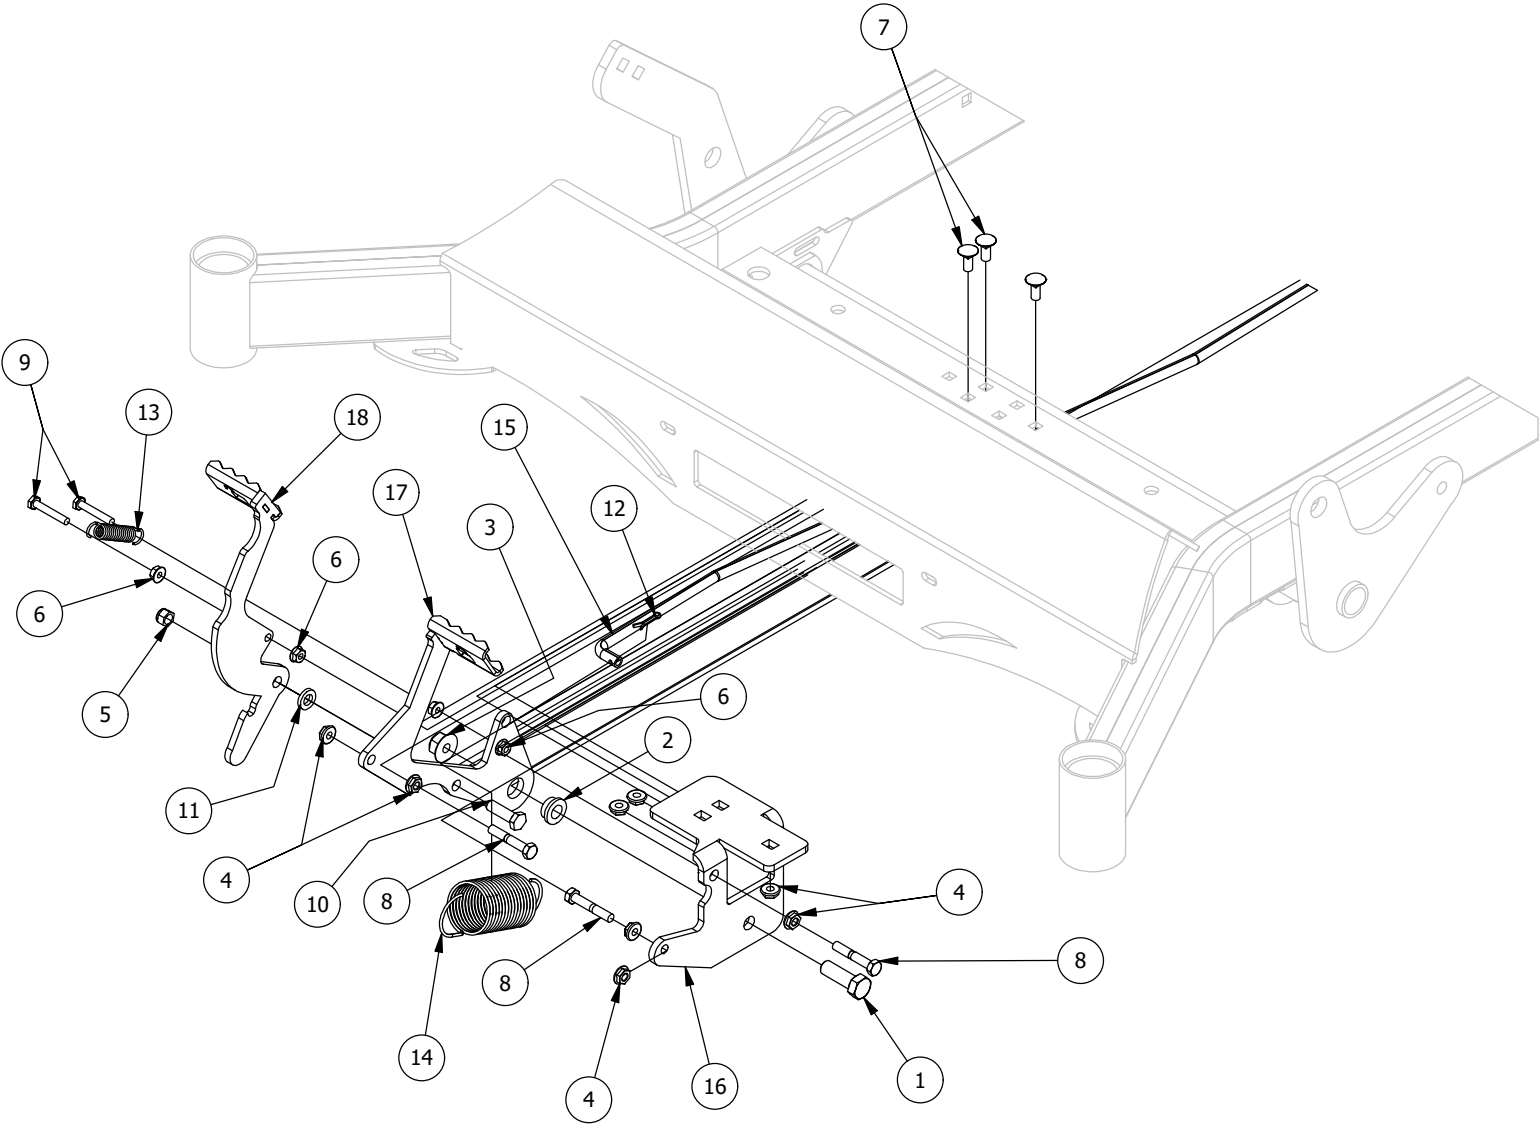

KG-Z Mower
Parts Manual 2022

Table of Contents

FRONT FORK ASSEMBLY	3-4
PARK BRAKE ASSEMBLY	5-6
FLOORBOARD AND DECK HEIGHT PEDAL ASSEMBLY	7-8
DECK HEIGHT ADJUSTER ASSEMBLY	9-10
DECK ASSIST SPRING ASSEMBLY	11-12
DRIVE ARM ASSEMBLY	13-14
SEAT MOUNTING ASSEMBLY	15-16
SEAT SUSPENSION ASSEMBLY	17-18
BATTERY ASSEMBLY	19-20
RIGHT GAS TANK ASSEMBLY	21-22
LEFT GAS TANK ASSEMBLY	23-24
PUMP IDLER ASSEMBLY	25-26
ENGINE COWLING ASSEMBLY	27-28
TRANSMISSION ASSEMBLY	29-30
40 HP VANGUARD ENGINE WITH OIL GUARD ASSEMBLY	31-32
61" DECK SCALPING WHEELS AND STABILIZER ASSEMBLY	33-34
61" SPINDLES, BLADES, PULLEYS, AND COVERS	35-36
61" DECK IDLER ASSEMBLY	37-38
DECK CHUTE ASSEMBLY	39-40
DECK SPINDLE ASSEMBLY	41-42
DECALS	43

Park Brake Assembly

Park Brake Assembly			
ITEM	QTY	PART NUMBER	DESCRIPTION
1	1	418-0028-00	1/2-13 X 1-1/2 HEX C/S GR 2 ZINC
2	1	410-0009-00	1/2" ID X 3/4" OD X 3/8" LENGTH FLANGE BUSHING
3	1	413-0002-00	1/2-13 NYLON INSERT FLANGE LOCKNUT ZC YELLOW
4	9	413-0006-00	5/16-18 HEX FLANGE NUT W/SERR ZINC
5	1	413-0013-00	3/8-16 NYLON INSERT FLANGE LOCKNUT ZINC
6	4	413-0023-00	1/4-20 HEX FLANGE NUT W/SERR ZINC
7	3	418-0008-00	5/16-18 X 3/4 CARRIAGE BOLT ZINC
8	3	418-0027-00	5/16-18 X 1-3/4 HEX C/S GR 2 ZINC
9	2	418-0029-00	1/4-20 X 1-1/4 HEX C/S GR 2 ZINC
10	1	418-0030-00	3/8-16 X 1-1/4 HEX C/S GR 2 ZINC
11	1	419-0015-00	3/8" ID X 3/4" OD X 1/8" THK BRONZE WASHER
12	1	420-0001-00	1/8 X 3/4 COTTER PIN ZINC
13	1	434-0003-00	Brake Pedal Release Spring
14	1	434-0015-00	2020 Mower Brake Pedal Tension Spring
15	1	435-0004-00	Mower Brake Linkage
16	1	BLK439-0009-03	Mower Frame Brake Mounting Bracket
17	1	BLK490-0016-03	Mower Brake Lock Lever Assembly
18	1	BLK490-0017-03	Mower Brake Unlock Lever Assembly