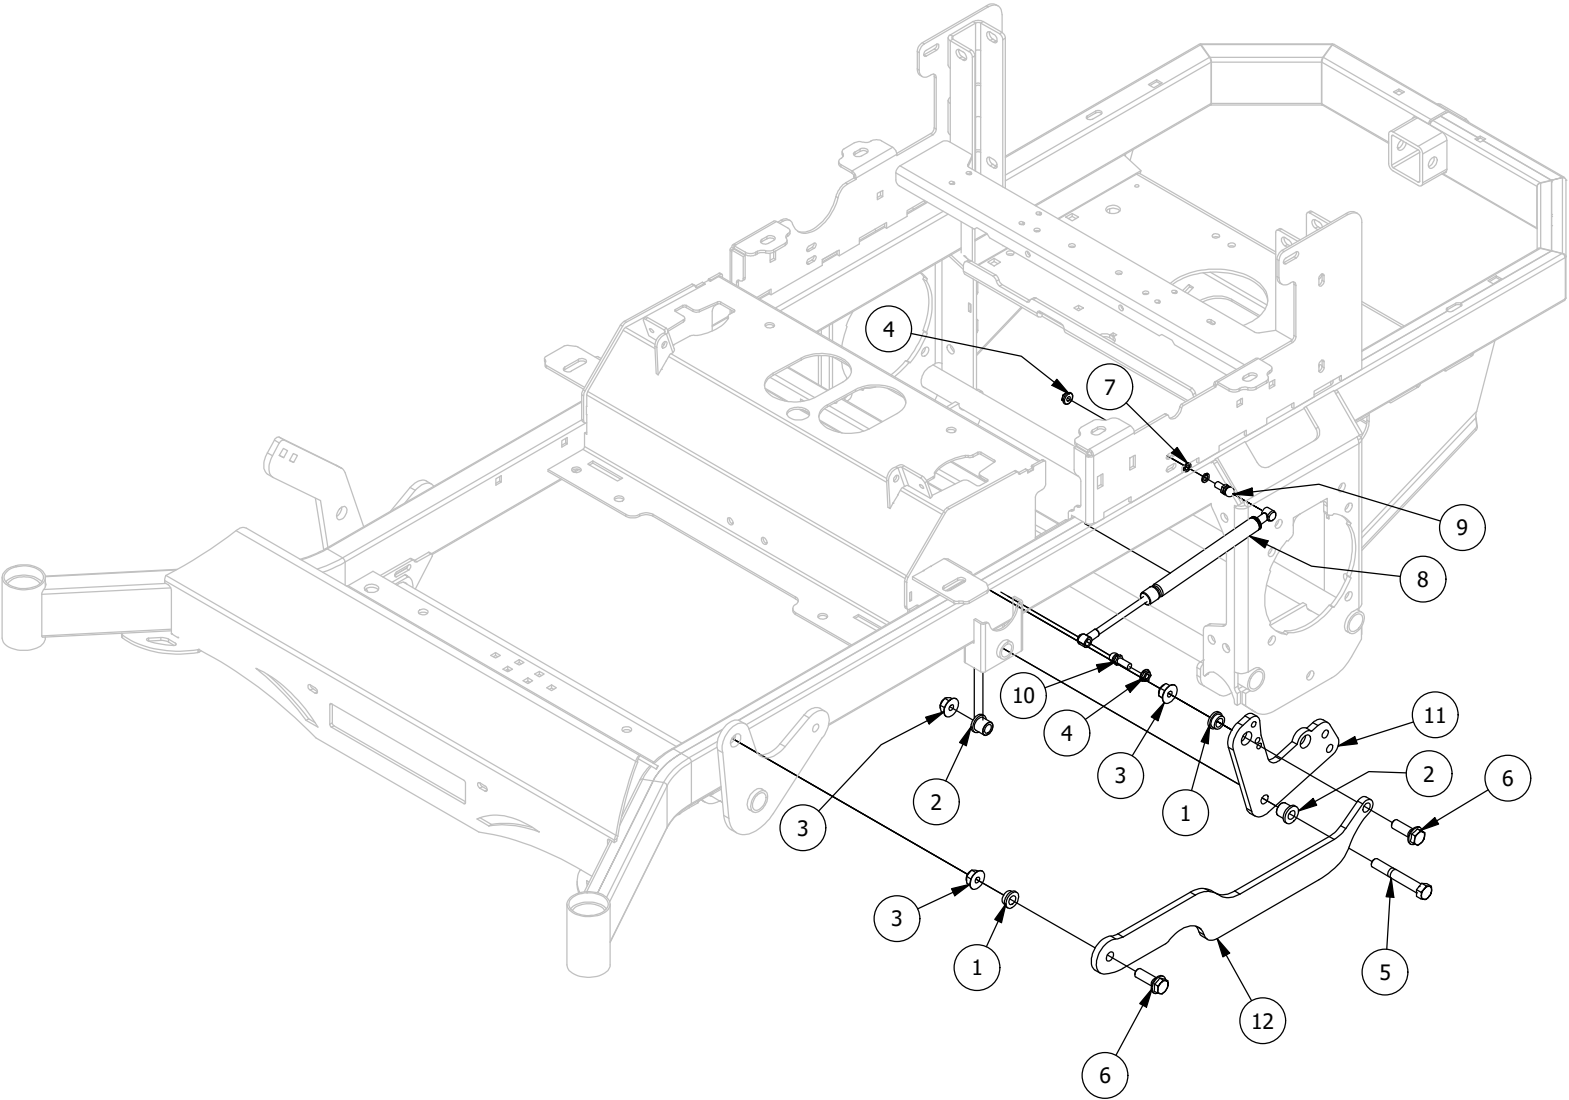

Deck Assist Spring Assembly

Deck Assist Spring Assembly			
ITEM	QTY	PART NUMBER	DESCRIPTION
1	2	410-0009-00	1/2" ID X 3/4" OD X 3/8" LENGTH FLANGE BUSHING
2	2	410-0068-00	.502 ID X .753 OD X .75 OAL X1 FL OD X .125 FL BUSHING
3	3	413-0002-00	1/2-13 NYLON INSERT FLANGE LOCKNUT ZC YELLOW
4	2	413-0006-00	5/16-18 HEX FLANGE NUT W/SERR ZINC
5	1	418-0042-00	1/2-13 X 3-1/2 HEX C/S GR 5 ZINC YELLOW
6	2	418-0047-00	1/2-13 X 1-1/2 HEX FLANGE BOLT GR 8 ZINC YELLOW
7	2	419-0009-00	5/16 SPLIT LOCKWASHER ZINC
8	1	434-0001-00	Deck Gas Spring
9	1	487-0005-00	Control Arm Damper Ball Stud
10	1	487-0008-00	Control Arm Damper Ball Stud 3/4" Thread
11	1	BLK431-0005-03	Deck Height Brkt Left Actuator side
12	1	BLK435-0009-03	Mower Deck Height Left Link Arm