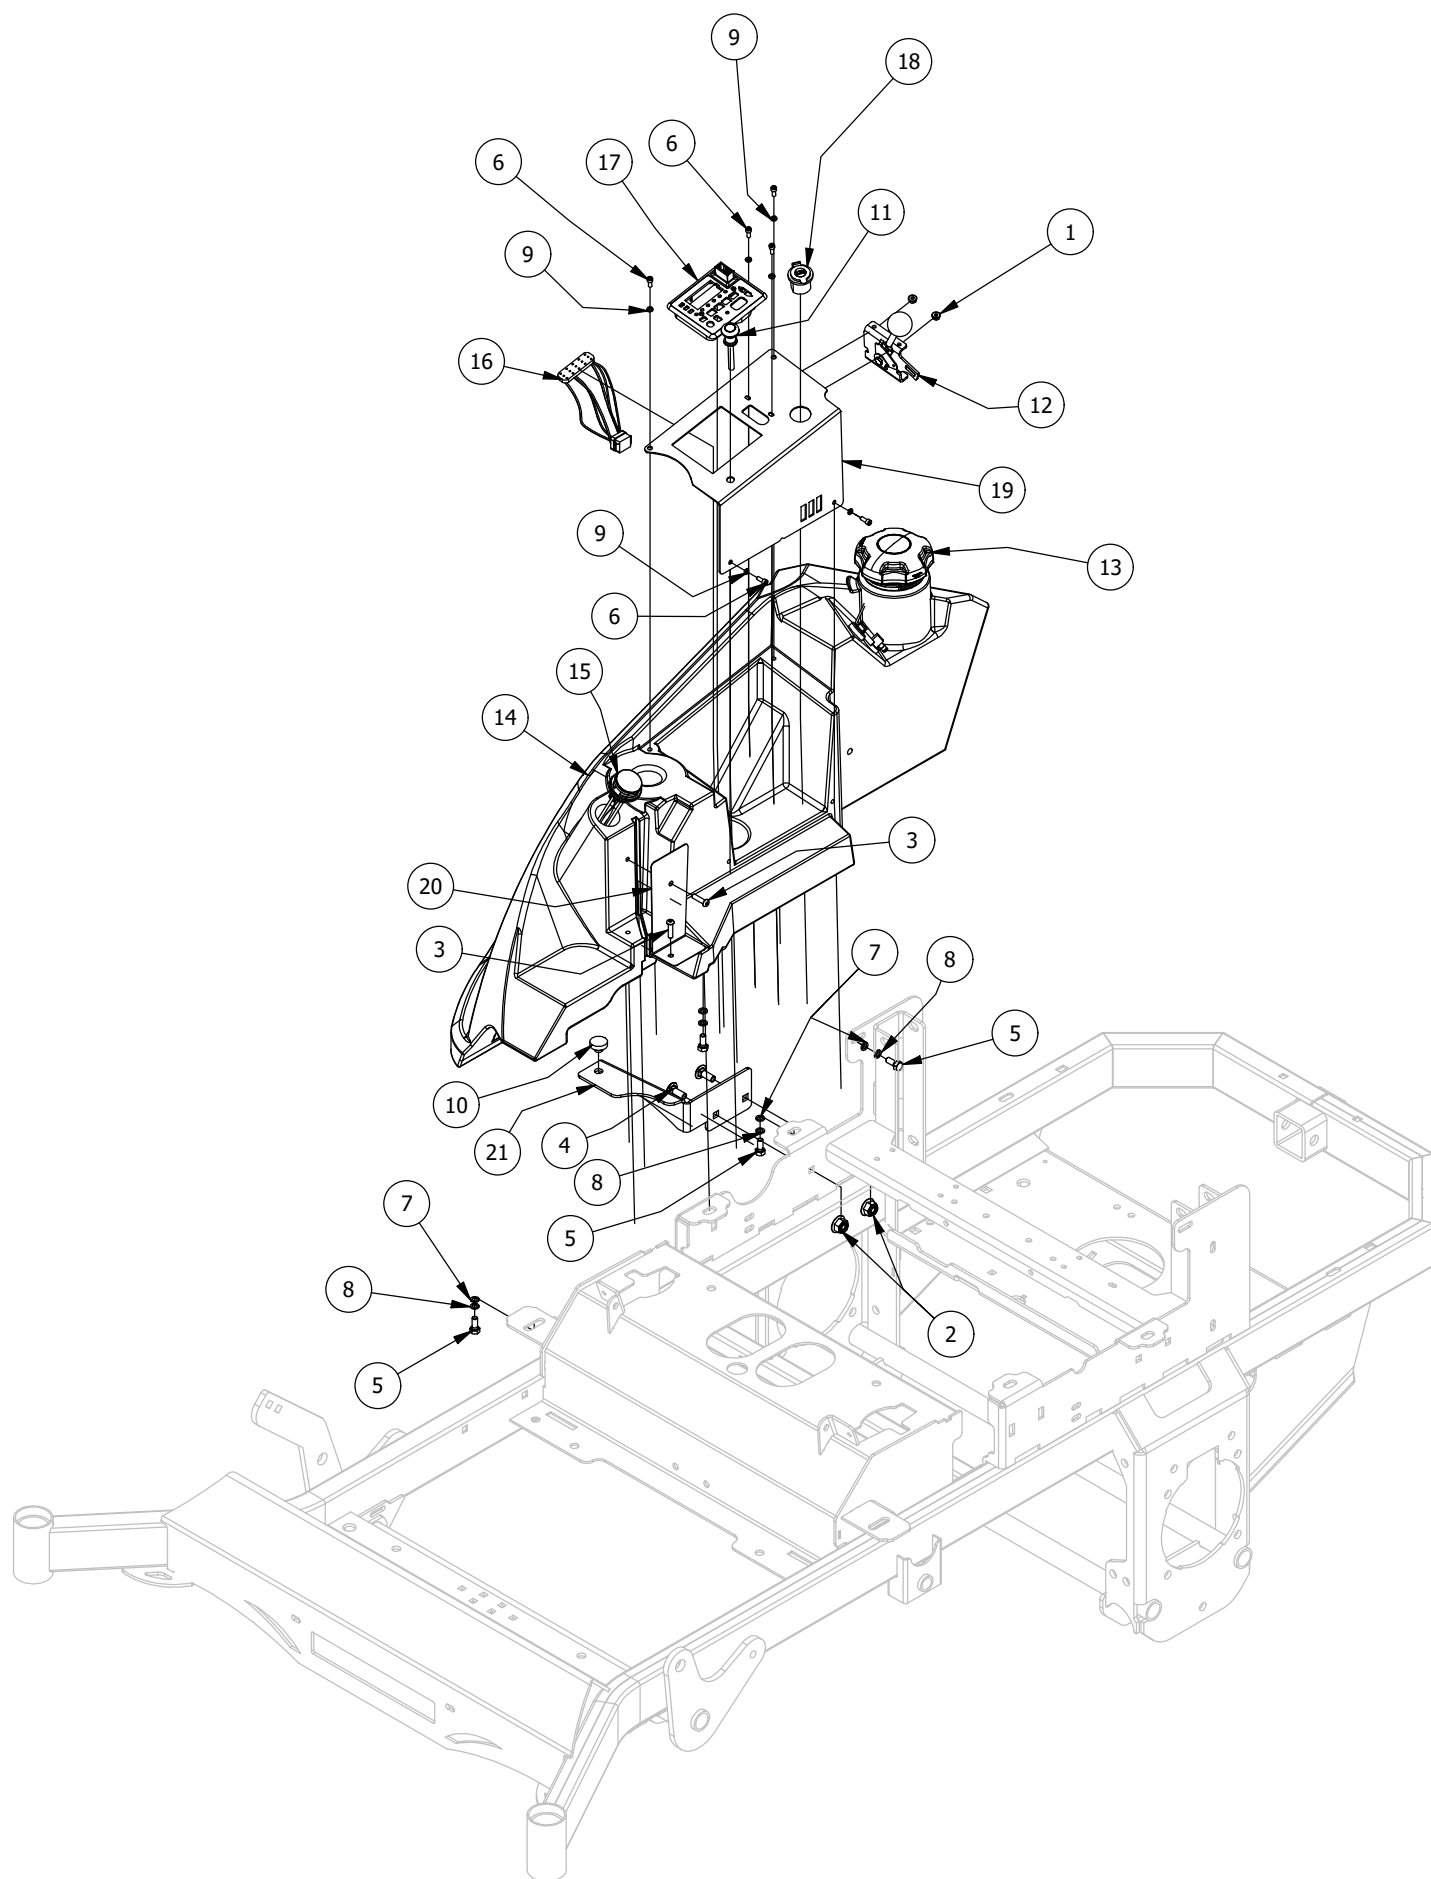

Console Assembly

Console Assembly

ITEM	QTY	PART NUMBER	DESCRIPTION
1	2	413-0008-00	10-24 NYLON INSERT LOCKNUT 18-8 SS
2	2	413-0013-00	3/8-16 NYLON INSERT FLANGE L/NUT ZC
3	2	418-0039-00	1/4-20 X 1 BUTTON SOCKET C/S 18-8 SS W/ BLACK MAGNI 577
4	2	418-0045-00	3/8-16 X 1 Carriage Bolt Zinc Yellow
5	4	418-0054-00	5/16-18 X 3/4 HEX C/S ZINC
6	6	418-0055-00	10-24 X 1/2 SOCKET C/S 18-8 SS
7	4	419-0007-00	5/16 Flat Washer
8	4	419-0009-00	5/16 SPLIT LOCKWASHER ZINC
9	6	419-0011-00	#10 SPLIT LOCKWASHER 18-8 SS
10	1	429-0002-00	Push-In Rubber Bumper, Mower Floor
11	1	464-0002-00	Choke Cable
12	1	464-0007-00	KGZ EFI Throttle Controller
13	1	467-0008-00	Tank Fill Neck Non-Venting Cap
14	1	467-0032-00	KGXD Tank Assembly Right Side
15	1	467-0034-00	KGXD Electric Fuel Gauge
16	1	486-0053-00	B&S Big Block 40hp EFI Twin TK Harness
17	1	486-0057-00	Mower Control Console-EFI-Fuel Level Enabled
18	1	677-2075-00	12 Volt Auxiliary Plug
19	1	BLK439-0811-00	KGZ EFI Control Panel Bracket
20	1	BLK439-0813-00	KGZ Fuel Gauge Wire Cover Right
21	1	BLK439-0821-00	2022 KGZ Right Tank Bracket