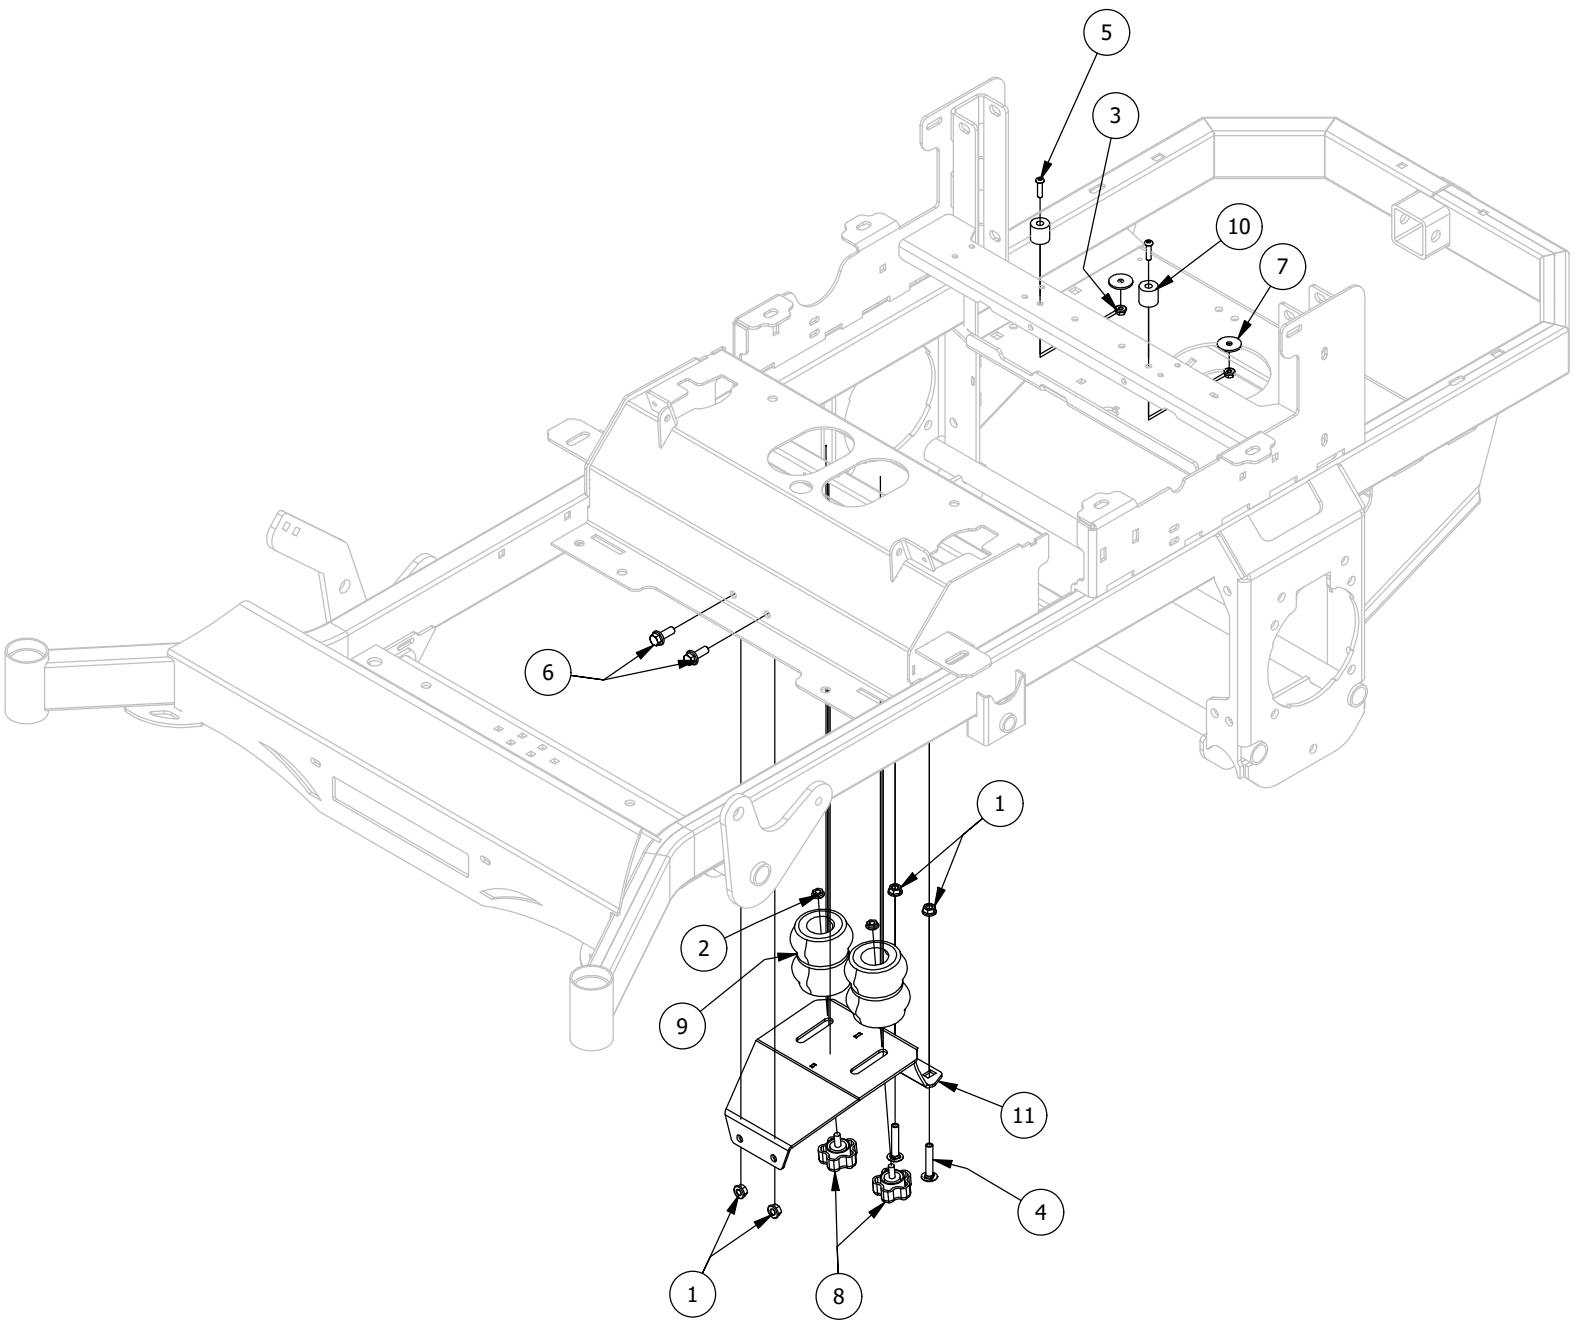

Seat Suspension Assembly

Seat Suspension Assembly

ITEM	QTY	PART NUMBER	DESCRIPTION
1	4	413-0004-00	3/8-16 HEX FLANGE NUT W/SERR ZINC
2	2	413-0006-00	5/16-18 HEX FLANGE NUT W/SERR ZINC
3	2	413-0026-00	1/4-20 NYLON INSERT FLANGE L/NUT ZINC
4	2	418-0033-00	3/8-16 X 2 CARRIAGE BOLT ZINC
5	2	418-0039-00	1/4-20 X 1 BUTTON SOCKET C/S 18-8 SS W/ BLACK MAGNI 577
6	2	418-0040-00	3/8-16 X 1 HEX FLANGE BOLT GR 8 ZC YELLOW
7	2	419-0023-00	1/4" Flat Washer_5/8 OD_18-8 SS Magn: 577 Black
8	2	445-0001-00	Lobed Knob w/ 5/16"-18 X .750" Stud
9	2	487-0003-00	SRT Rear Suspension Elastomer
10	2	729-1000-00	Hood Rest Bumper-Lg UTV
11	1	BLK490-0021-03	Mower Suspension Seat Bracket Assembly