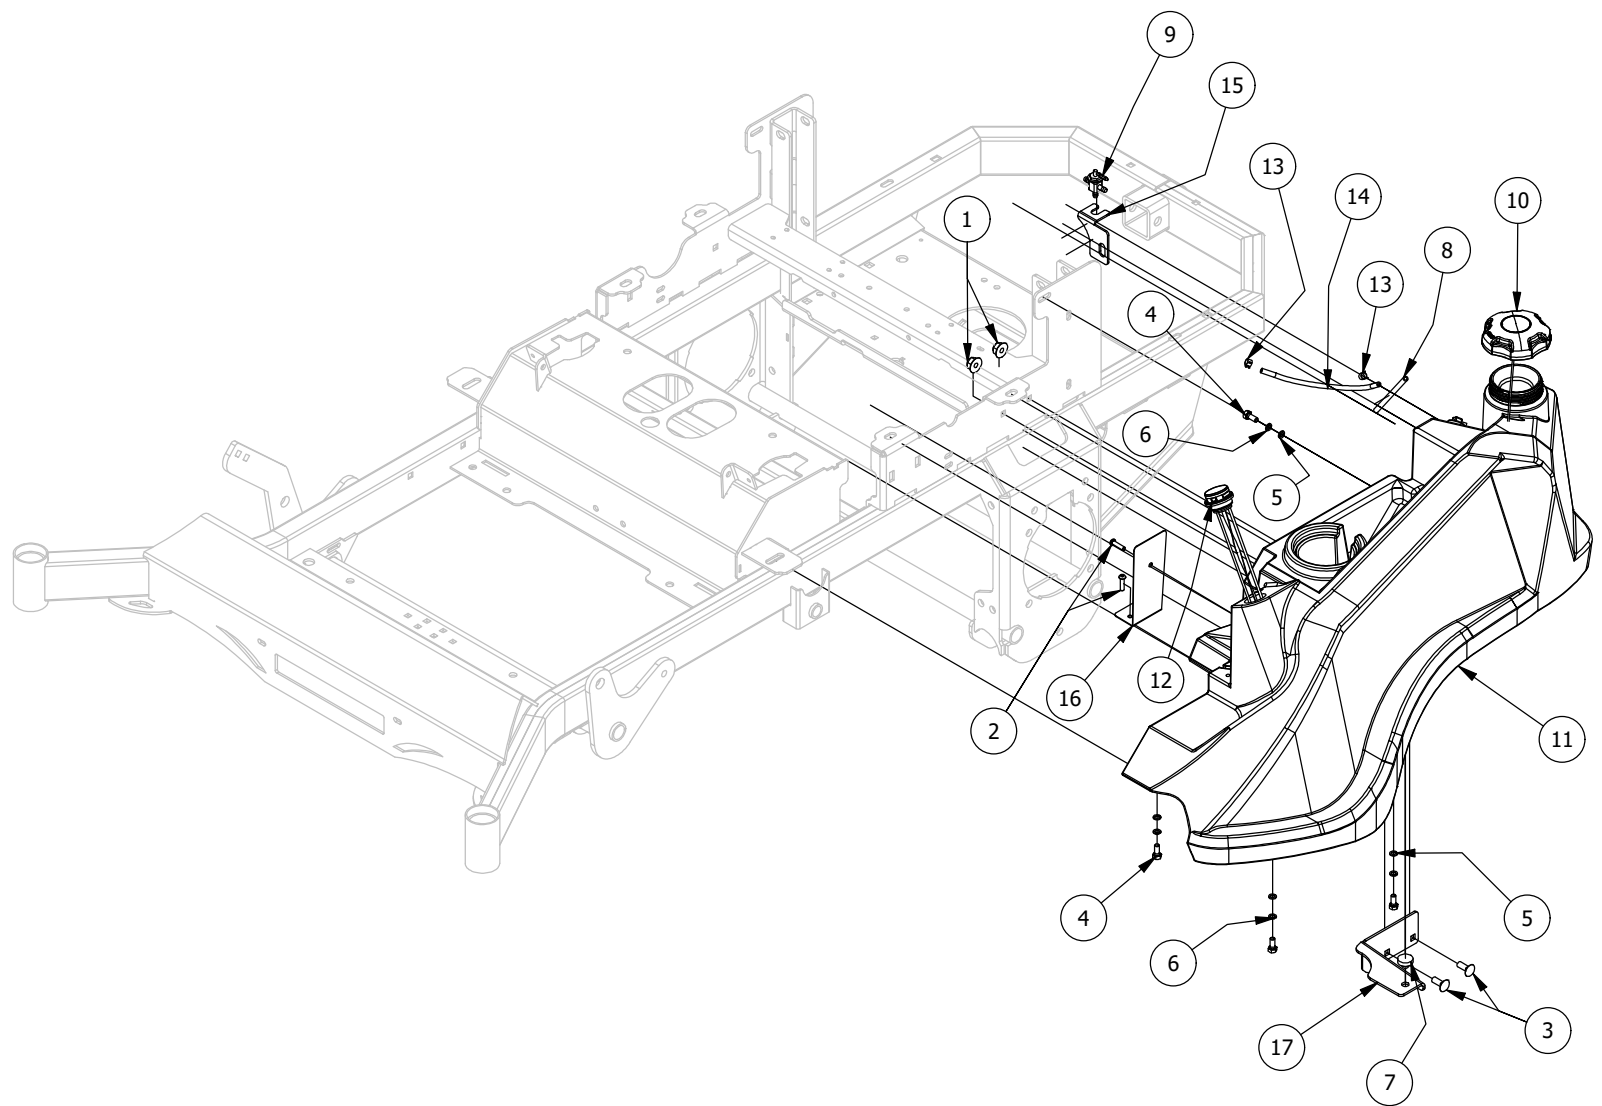

Left Gas Tank Assembly

Left Gas Tank Assembly

ITEM	QTY	PART NUMBER	DESCRIPTION
1	2	413-0013-00	3/8-16 NYLON INSERT FLANGE L/NUT ZC
2	2	418-0039-00	1/4-20 X 1 BUTTON SOCKET C/S 18-8 SS W/ BLACK MAGNI 577
3	2	418-0045-00	3/8-16 X 1 Carriage Bolt Zinc Yellow
4	4	418-0054-00	5/16-18 X 3/4 HEX C/S ZINC
5	4	419-0007-00	5/16 Flat Washer
6	4	419-0009-00	5/16 SPLIT LOCKWASHER ZINC
7	1	429-0002-00	Push-In Rubber Bumper, Mower Floor
8	1	451-0002-00	Mower Fuel Tank Black 3/16" Vent Tube
9	1	467-0030-00	Stand-On Fuel Selector/Shut Off Valve(Dapco 13667)
10	1	467-0008-00	Tank Fill Neck Non-Venting Cap
11	1	467-0031-00	KGXD Tank Assembly Left Side
12	1	467-0034-00	KGXD Electric Fuel Gauge
13	2	472-0003-00	1/4 Spring Hose Clamp
14	1	751-1014-00	1/4 Fuel Line - Low Perm
15	1	BLK439-0810-00	KGZ Fuel Selector/Shutoff Valve Bracket
16	1	BLK439-0814-00	KGZ Fuel Gauge Wire Cover Left
17	1	BLK439-0820-00	2022 KGZ Left Tank Bracket