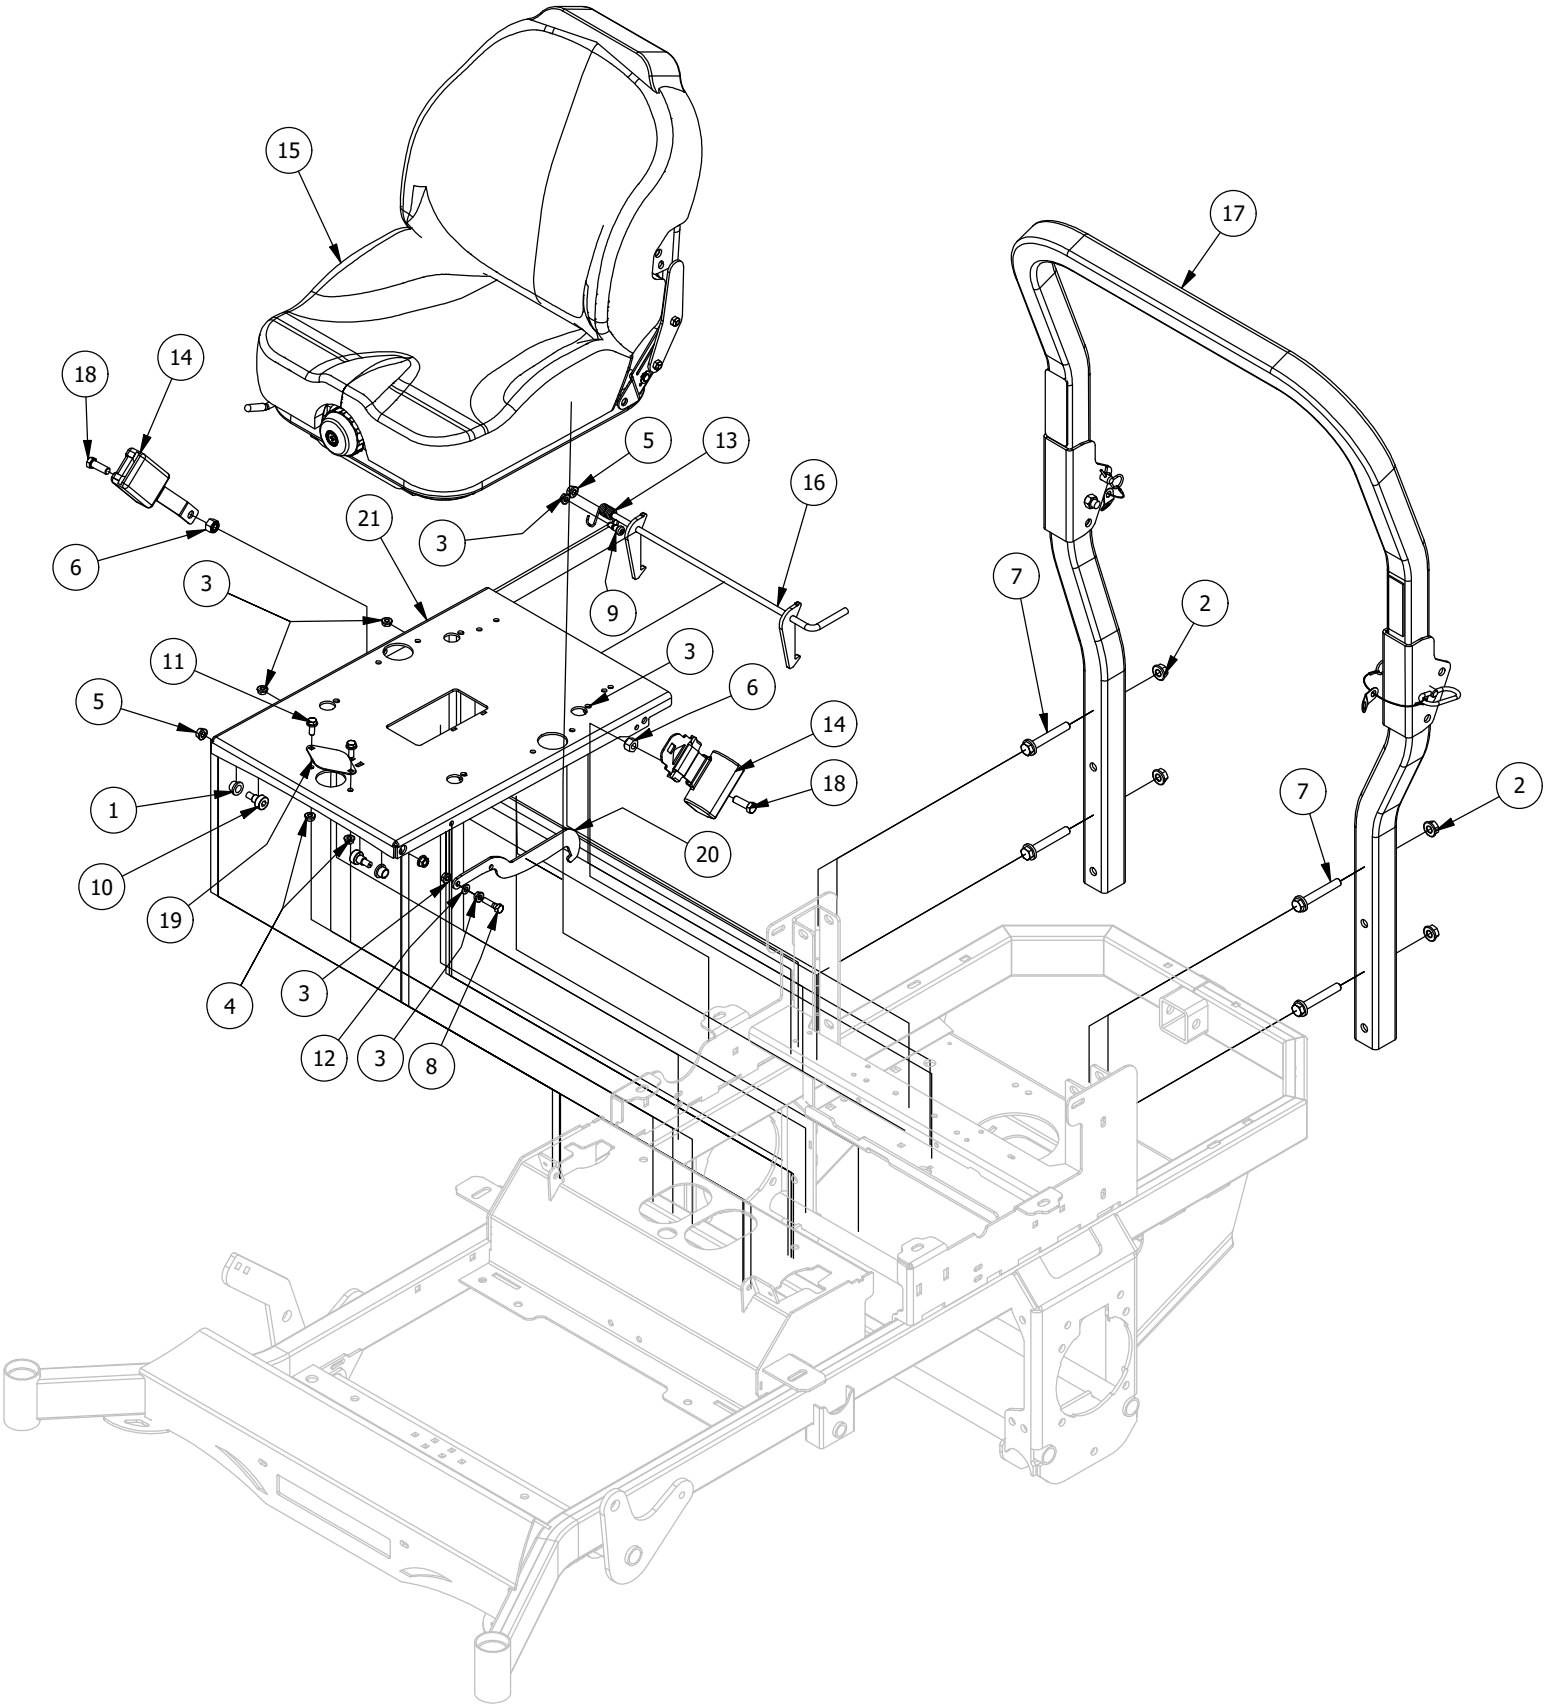

Seat Mounting Assembly

Seat Mounting Assembly			
ITEM	QTY	PART NUMBER	DESCRIPTION
1	2	410-0010-00	1/2" ID X 5/8" OD X 1/2" LENGTH FLANGE BUSHING
2	4	413-0014-00	1/2-13 HEX STOVER LOCKNUT GR C ZINC
3	7	413-0019-00	5/16-18 NYLON INSERT FLANGE L/NUT ZINC
4	2	413-0022-00	5/16-18 HEX FLANGE NUT W/SERR ZINC YELLOW
5	3	413-0029-00	3/8-16 NYLON INSERT FLANGE L/NUT ZC YELLOW
6	2	413-0054-00	7/16-20 Nylon Insert Locknut
7	4	418-0019-00	1/2-13 X 3-1/2 HEX FLANGE BOLT (GR.8) ZC/YEL
8	1	418-0036-00	5/16-18 X 1-1/4 HEX TAP BOLT ZINC GR8
9	1	418-0037-00	3/8 X 3/8 SOCKET SHOULDER BOLT ZC YELLOW
10	2	418-0038-00	1/2 X 1/2 SOCKET SHOULDER BOLT ZC YELLOW
11	2	418-0048-00	5/16-18 X 3/4 HEX FLANGE BOLT GR 8 ZC YELLOW
12	1	419-0016-00	5/16" ID X 5/8" OD X 1/16" THK BRONZE WASHER
13	1	434-0004-00	Seat Latch Spring
14	1	471-0003-00	Mower Seat Belt
15	1	471-0038-00	KGZ Seat
16	1	490-0011-00	Mower Seat Latch Release Assembly
17	1	497-0002-00	Fold down ROPS
18	2	618-2097-00	7/16-20 x 1-1/4 GR8 Hex Cap Screw
19	1	BLK426-0241-03	2020 RT/SRT Universal Floating Seat Cover Plate
20	1	BLK439-0065-03	Mower Seat Latch Hook
21	1	BLK439-0755-00	2022 Universal Floating Seat Base Plate